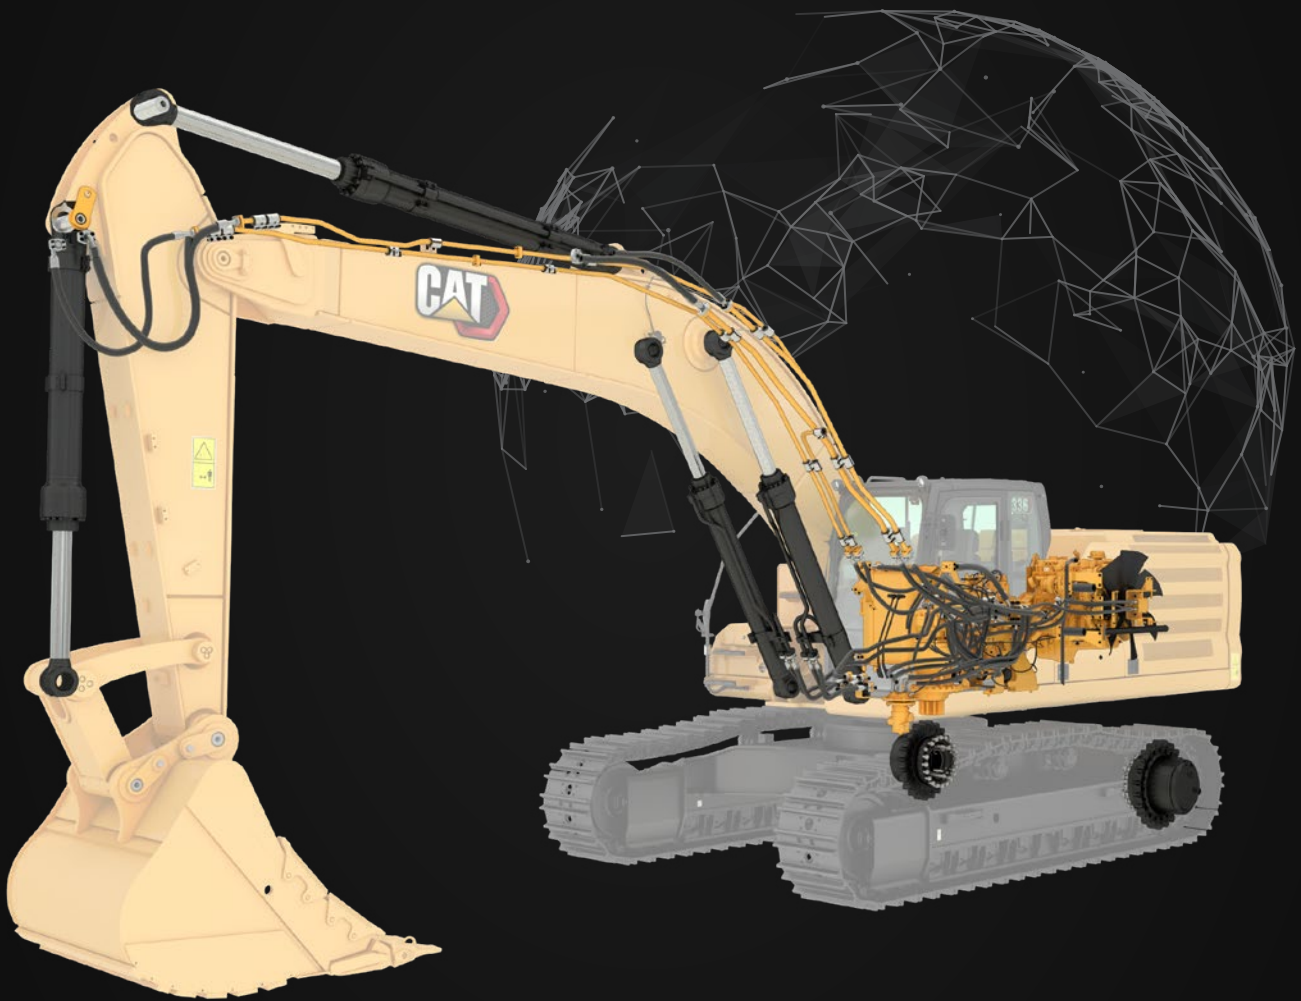

REBUILD FOR THE FUTURE

GIVE YOUR MACHINE A SECOND LIFE WITH A CAT® CERTIFIED REBUILD

A Cat® Certified Rebuild option will give your Cat 336 Excavator a new lease on life for a fraction of the cost of a new machine. Plus, your rebuild will include performance and technology upgrades, extended warranty* and competitive low finance rates*.

To find out more about the full range of Cat rebuild options, visit cat.com/rebuilds-au or contact your local Cat dealer.

PERFORMANCE
& TECHNOLOGY
UPGRADES

EXTENDED
WARRANTY*

COMPETITIVE LOW
FINANCE RATES*

SCAN HERE

NSW/ACT WesTrac 1300 881 064
QLD/NT Hastings Deering 1300 952 701
VIC/TAS William Adams 1300 923 267

SA Cavpower 08 8343 1600
WA WesTrac 1300 881 064
NZ TERRA 0800 93 39 39

*Terms and conditions apply. See cat.com/rebuilds-au for details.
© 2022 Caterpillar. All Rights Reserved. CAT, CATERPILLAR, LET'S DO THE WORK, their respective logos, "Caterpillar Corporate Yellow", the "Power Edge" and Cat "Modern Hex" trade dress as well as corporate and product identity used herein, are trademarks of Caterpillar and may not be used without permission.

CAT
LET'S DO THE WORK.™