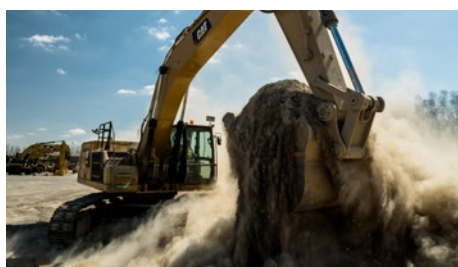

REBUILD OPTIONS FOR CAT® 336 EXCAVATORS

When you choose a Cat® Certified Rebuild option for your Cat 336 Excavator, you can access the following:

PERFORMANCE AND TECHNOLOGY UPGRADES

EXTENDED WARRANTY*

COMPETITIVE LOW FINANCE RATES*

CHOOSE THE REBUILD THAT'S RIGHT FOR YOUR BUSINESS:

	336 REBUILD PERFORMANCE PACKAGE	CAT® CERTIFIED REBUILD PACKAGE	
		CMR/CPT	CMCR
Performance	Preventative Maintenance Customer Value Agreement	✓	✓
	LED lights	✓	
Comfort	Operator comfort (Seat)	✓	
Standard	Product Link™	✓	✓
	Low Cat Finance Rate	✓	✓
	EPP (Credit)	✓	✓

To find out more about the full range of Cat rebuild options, visit cat.com/rebuilds-au or contact your local Cat dealer.

NSW/ACT WesTrac 1300 881 064
QLD/NT Hastings Deering 131 228

VIC/TAS William Adams 1300 923 267
SA Cavpower 08 8343 1600

WA WesTrac 1300 881 064
NZ TERRA 0800 93 39 39

*Terms and conditions apply. See cat.com/rebuilds-au for details.

© 2022 Caterpillar. All Rights Reserved. CAT, CATERPILLAR, LET'S DO THE WORK, their respective logos, "Caterpillar Corporate Yellow", the "Power Edge" and Cat "Modern Hex" trade dress as well as corporate and product identity used herein, are trademarks of Caterpillar and may not be used without permission.