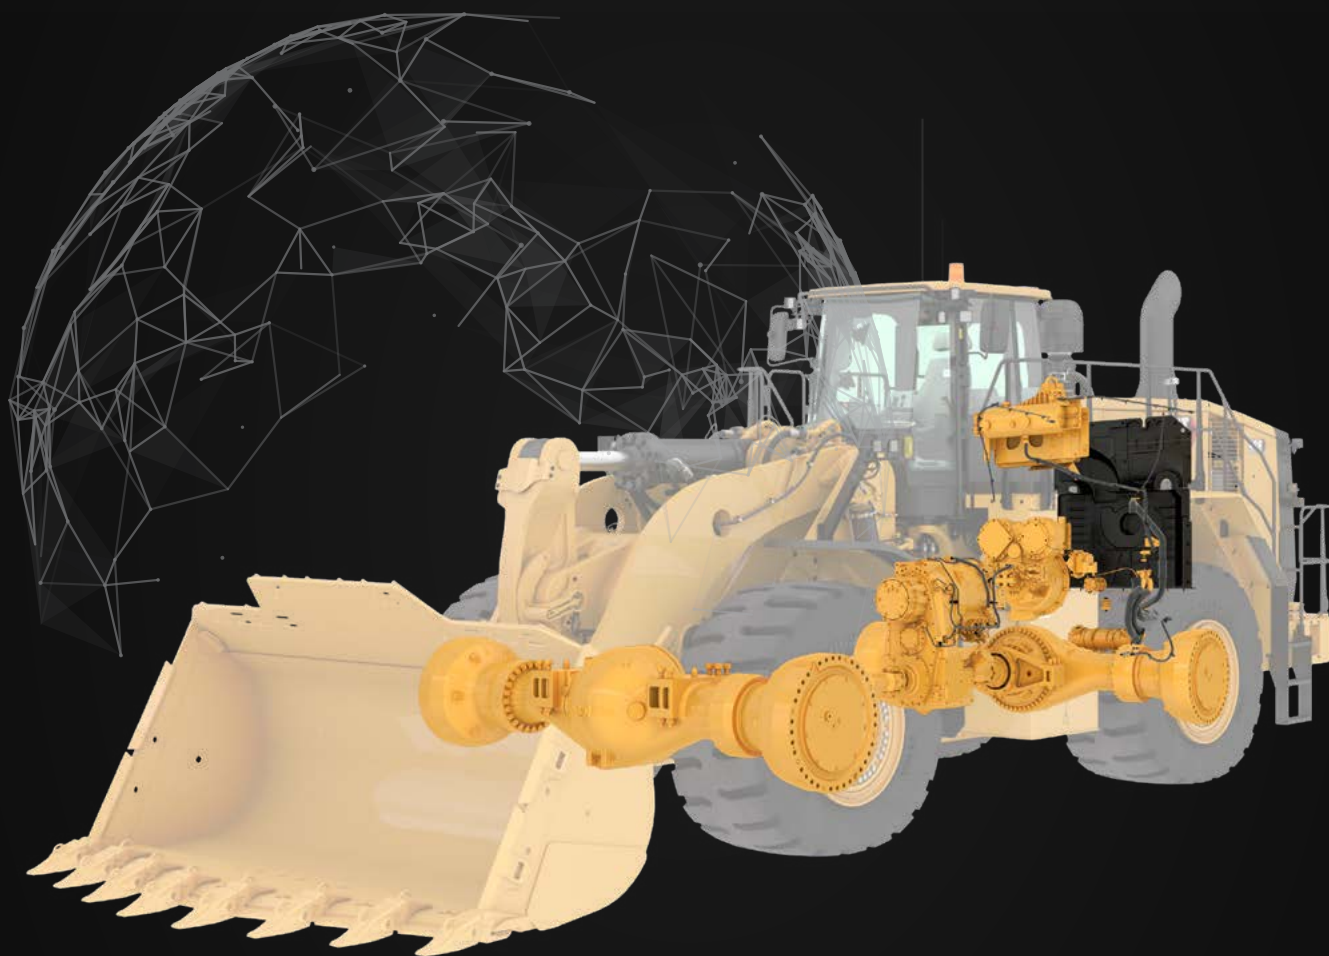

REBUILD FOR THE FUTURE

GIVE YOUR MACHINE A SECOND LIFE WITH A CAT® CERTIFIED REBUILD

A Cat® Certified Rebuild option will give your Cat 988 Wheel Loader a new lease on life for a fraction of the cost of a new machine. Plus, your rebuild will include performance and technology upgrades, extended warranty* and competitive low finance rates*.

To find out more about the full range of Cat rebuild options, visit cat.com/rebuilds-au or contact your local Cat dealer.

PERFORMANCE
& TECHNOLOGY
UPGRADES

EXTENDED
WARRANTY*

COMPETITIVE LOW
FINANCE RATES*

SCAN HERE

NSW/ACT WesTrac 1300 881 064

QLD/NT Hastings Deering 1300 952 701

VIC/TAS William Adams 1300 923 267

SA Cavpower 08 8343 1600

WA WesTrac 1300 881 064

NZ TERRA 0800 93 39 39

*Terms and conditions apply. See cat.com/rebuilds-au for details.
© 2022 Caterpillar. All Rights Reserved. CAT, CATERPILLAR, LET'S DO THE WORK, their respective logos, "Caterpillar Corporate Yellow", the "Power Edge" and Cat "Modern Hex" trade dress as well as corporate and product identity used herein, are trademarks of Caterpillar and may not be used without permission.

CAT
LET'S DO THE WORK.™