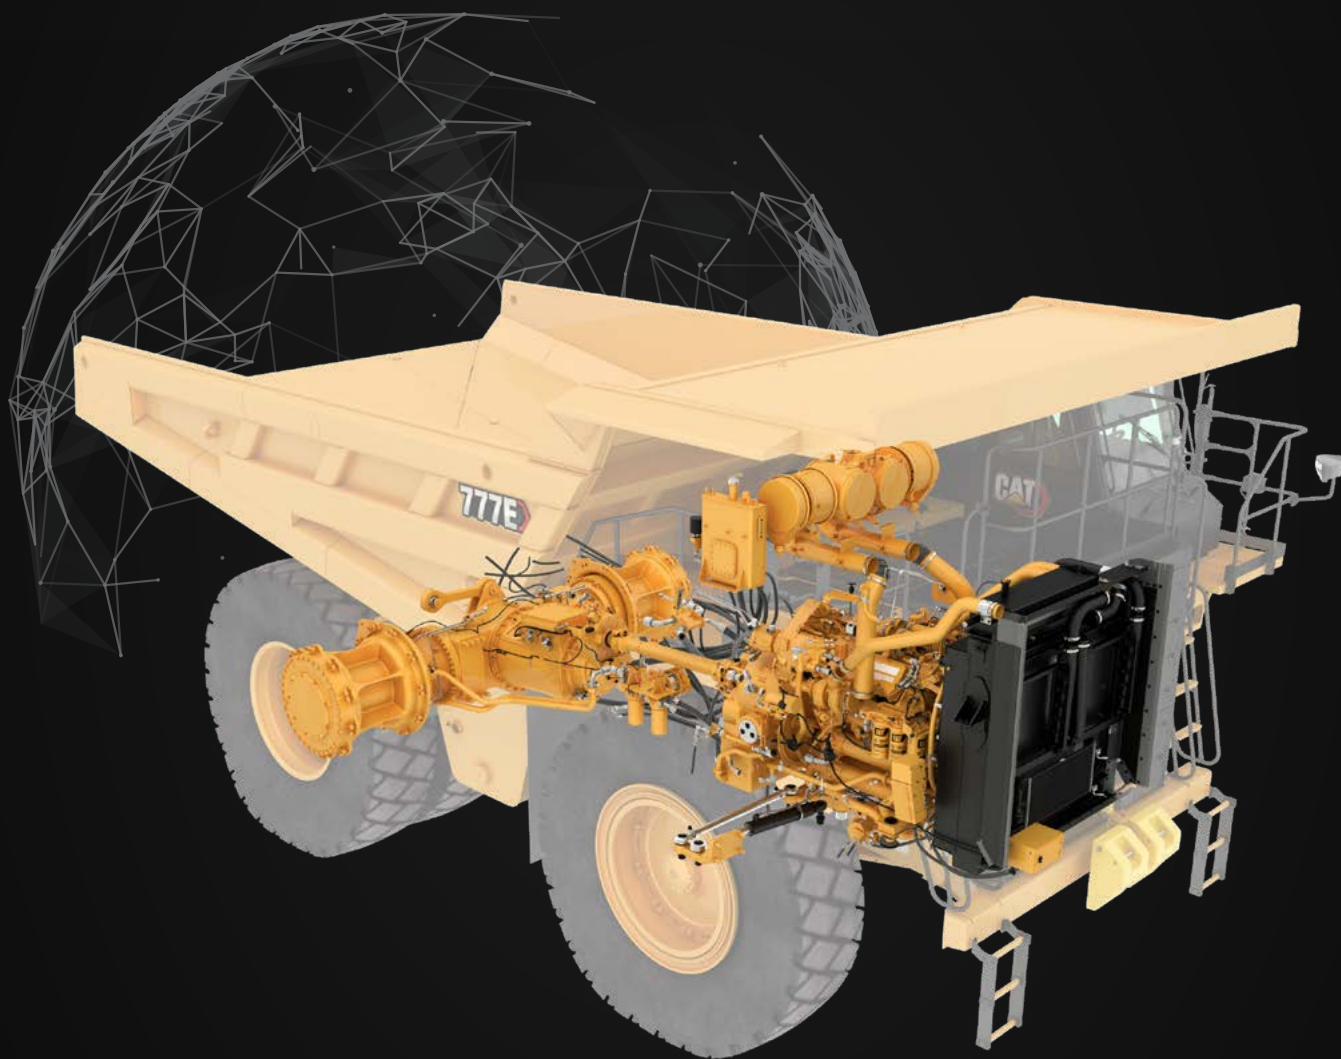

REBUILD FOR THE FUTURE

GIVE YOUR MACHINE A SECOND LIFE WITH A CAT® CERTIFIED REBUILD

A Cat® Certified Rebuild option will give your Cat 777 Dump Truck a new lease on life for a fraction of the cost of a new machine. Plus, your rebuild will include performance and technology upgrades, extended warranty* and competitive low finance rates*.

To find out more about the full range of Cat rebuild options, visit cat.com/rebuilds-au or contact your local Cat dealer.

PERFORMANCE
& TECHNOLOGY
UPGRADES

EXTENDED
WARRANTY*

COMPETITIVE LOW
FINANCE RATES*

SCAN HERE

NSW/ACT WesTrac 1300 881 064

QLD/NT Hastings Deering 1300 952 701

VIC/TAS William Adams 1300 923 267

SA Cavpower 08 8343 1600

WA WesTrac 1300 881 064

NZ TERRA 0800 93 39 39

*Terms and conditions apply. See cat.com/rebuilds-au for details.
© 2022 Caterpillar. All Rights Reserved. CAT, CATERPILLAR, LET'S DO THE WORK, their respective logos, "Caterpillar Corporate Yellow", the "Power Edge" and Cat "Modern Hex" trade dress as well as corporate and product identity used herein, are trademarks of Caterpillar and may not be used without permission.

CAT
LET'S DO THE WORK.™