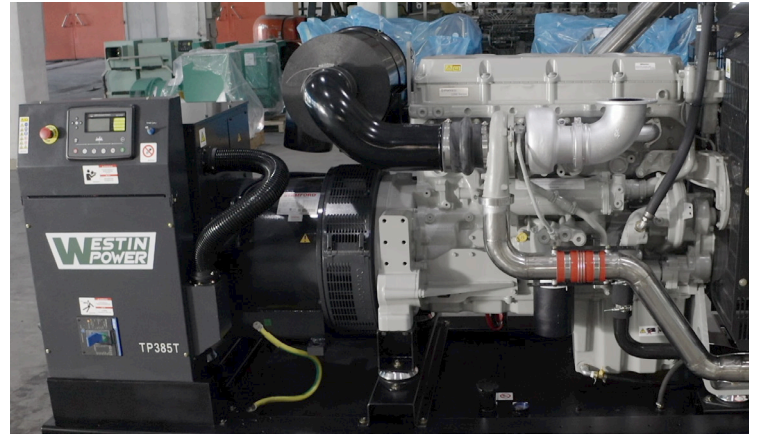

“As one of the world’s leading engine suppliers, Perkins provides Westinpower with reliable and innovative power, predominantly through our use of Perkins electric power all series engines,” says George Chen, general manager assistant at Westinpower.

In fact, Westinpower uses the full range of Perkins engines across its generator set range, from the compact 400 Series through to the powerful 61 litre 4000 Series delivering 2500 kVA.

“Using these engine models means our Perkins-powered diesel generator sets are suitable for a wide variety of working conditions and deliver excellent fuel economy, which helps us maintain our competitiveness in the industry,” adds Mr Chen.

Data centres, mining, industrial and so much more

Around the world, Westinpower is providing dependable generator sets for a wide variety of customers, all of whom have a vital need for reliable power, such as Indonesia’s Carrefour Starbucks where the Perkins® 4008TAG2A, 4006-23TAG3A and 2506C-E15TAG2 are in operation.

Whether it’s critical power for data centres, cloud computing centres or power plants, Westinpower’s Perkins-powered generator sets are trusted to perform when it counts.

Industries such as the power rental business, communications, mining, aviation, manufacturing and agriculture among others, also look to the collaboration between Westinpower and Perkins to meet their standby and prime power needs.

“Using a supplier like Perkins gives us access to products that meet the emission standards for different markets, meaning we can support our customers’ global power requirements.”

George Chen, general manager assistant at Westinpower