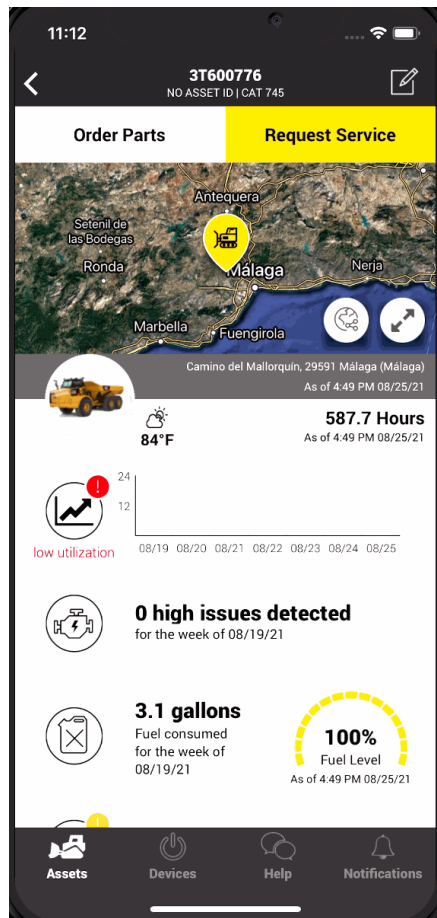

ASSET DETAILS PULL DOWN REFRESH