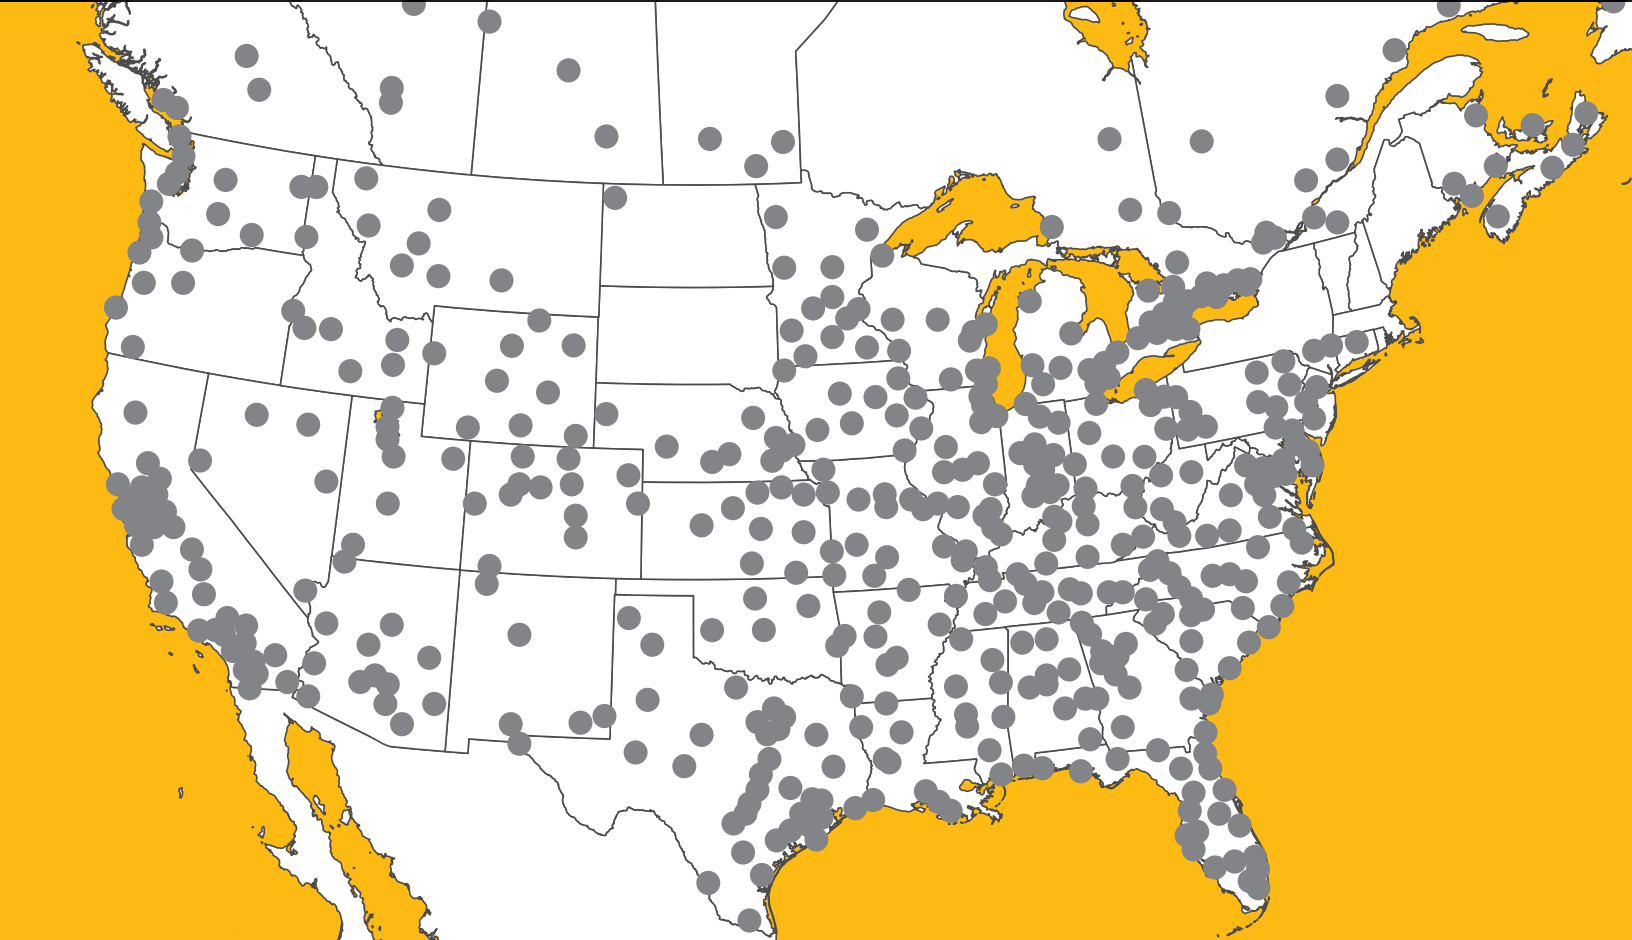

WHEREVER YOUR WORK TAKES YOU, **WE'RE THERE**