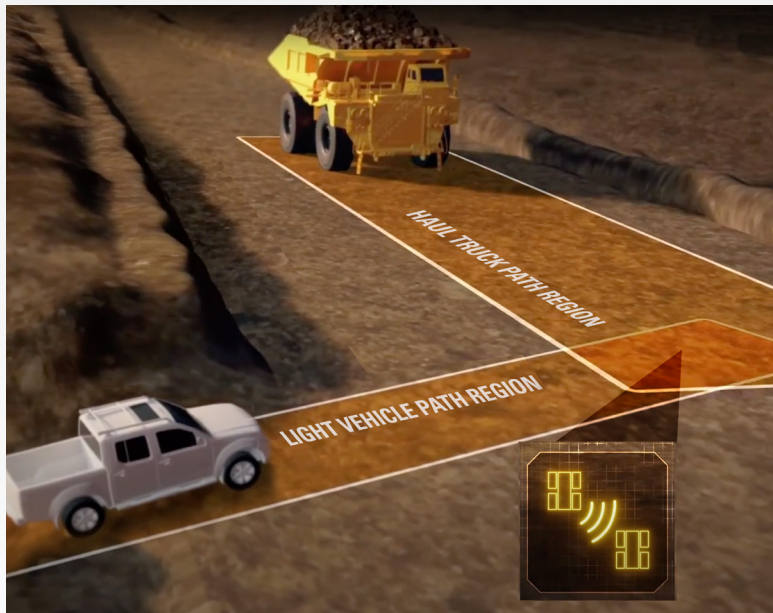

CAT MINESTAR DETECT PROXIMITY AWARENESS — THE POWER TO PREDICT & PREVENT AN ACCIDENT

Timely, accurate communication is key to running a productive mine. It's also essential when it comes to keeping people safe. The Detect Proximity Awareness system helps make it a reality by delivering fast and reliable information-sharing between machines and alerting operators of imminent proximity incidents.

Reduces the latency of warnings and eliminates the need for a robust site-wide network by using peer-to-peer communications.

REDUCE RISKY BEHAVIORS

Provides office capability to create avoidance and speed zones to reduce risky operating behaviors.

GAIN INSIGHTS TO IMPROVE PRODUCTIVITY

Integrates with Cat® MineStar™ Fleet to provide detailed reports that tie productivity and incident data together, uncovering previously invisible insights that can be used to make productivity-boosting changes.

On mine sites where light vehicles and haul trucks interact, installing Proximity Awareness will help operators of both machines see and avoid collisions. When the **path regions intersect**, the system alerts both operators that there is another vehicle in their path.