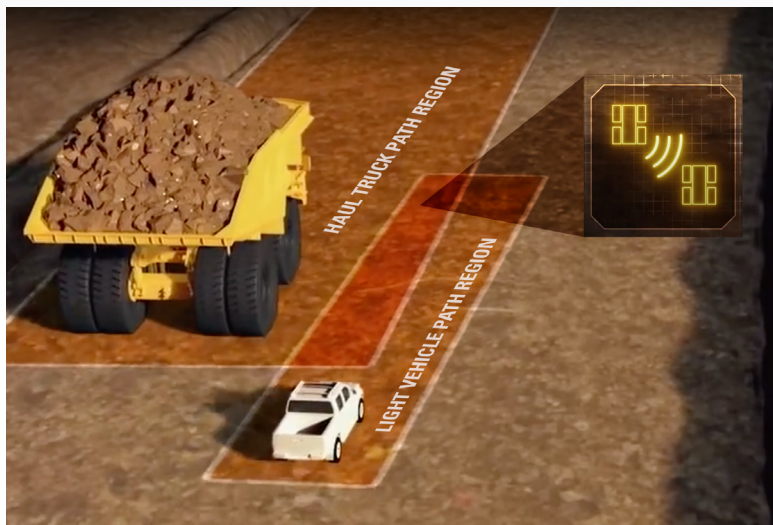

CAT MINESTAR DETECT PROXIMITY AWARENESS — THE POWER TO PREDICT & PREVENT AN ACCIDENT

Timely, accurate communication is key to running a productive mine. It's also essential when it comes to keeping people safe. The Detect Proximity Awareness system helps make it a reality by delivering fast and reliable information-sharing between machines and alerting operators of imminent proximity incidents.

Reduces the latency of warnings and eliminates the need for a robust site-wide network by using peer-to-peer communications.

REDUCE RISKY BEHAVIORS

Provides office capability to create avoidance and speed zones to reduce risky operating behaviors.

GAIN INSIGHTS TO IMPROVE PRODUCTIVITY

Integrates with Cat® MineStar™ Fleet to provide detailed reports that tie productivity and incident data together, uncovering previously invisible insights that can be used to make productivity-boosting changes.

On mine sites where light vehicles and haul trucks interact, installing Proximity Awareness will help operators of both machines see and avoid collisions. When the **path regions intersect**, the system alerts both operators that there is another vehicle in their path.