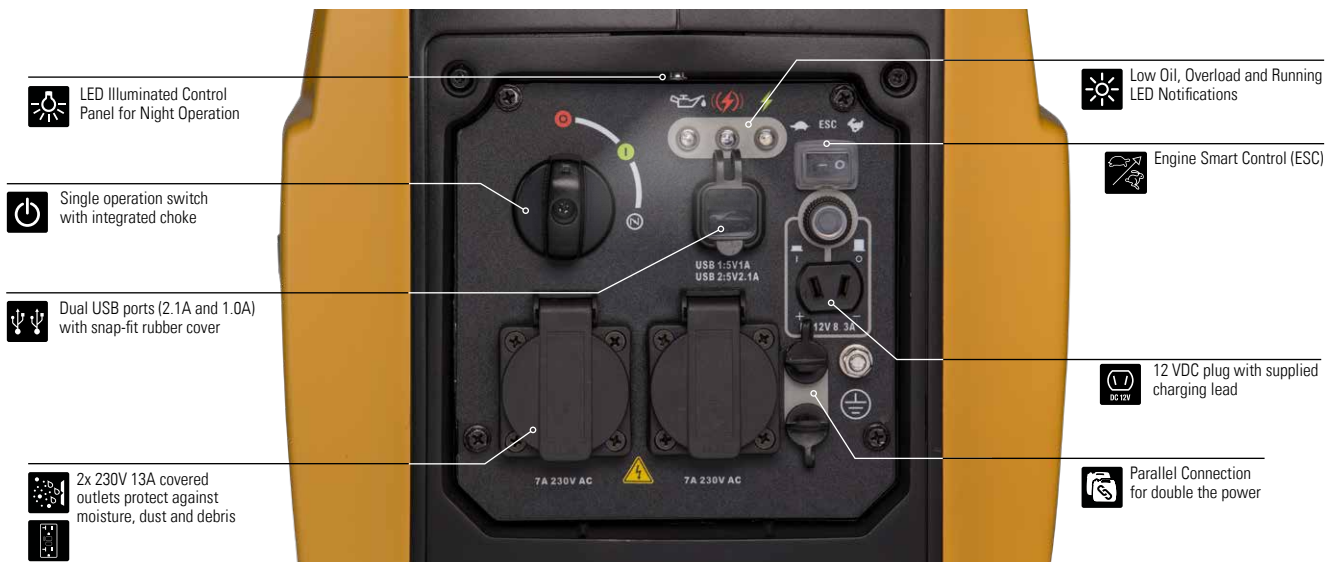

Control Panel