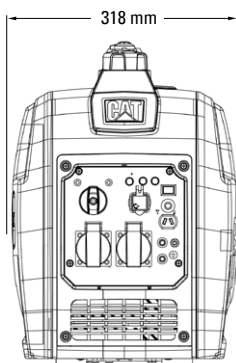

ELECTRICAL	
Rated Power	1800 Watts
Maximum Power	2000 Watts
AC Output	240V (230V) @ 50 Hz
DC Output	12V (8.3A) / 5V (2.1A)
Total Harmonic Distortion (THD)	< 3%
Receptacles	2x 230V 13A 1x 5V 2.1A USB 1x 5V 1.0A USB 1x 12V DC 8.3A
Voltage Regulation	Inverter Type

## Dimensions and Weights

ASSEMBLED	
Height	460 mm
Width	497 mm
Length	318 mm
Extended Length	-
Unit Weight	22.1 kg

CARTON	
Height	545 mm
Width	610 mm
Length	406 mm
Shipping Weight	26 kg