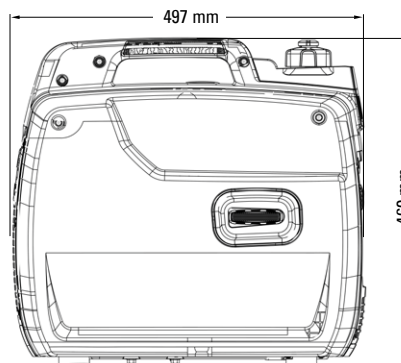

## Dimensions and Weights

ASSEMBLED	
Height	460 mm
Width	497 mm
Length	318 mm
Extended Length	-
Unit Weight	22.1 kg

CARTON	
Height	545 mm
Width	610 mm
Length	406 mm
Shipping Weight	26 kg