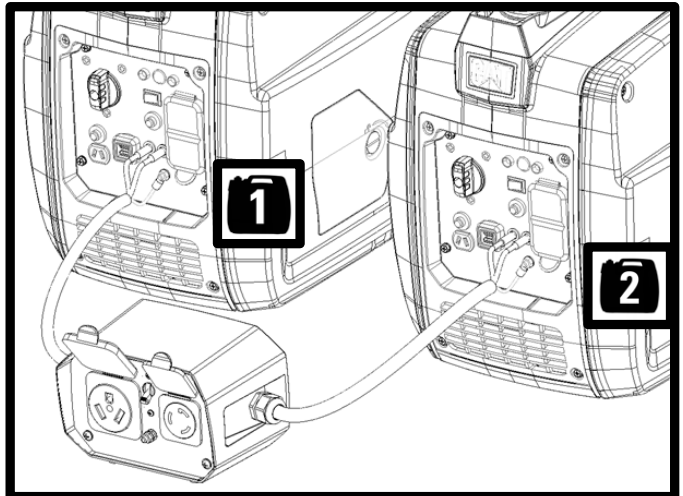

Parallel Kit - INV2000

⚠ WARNING
Electrical backfeed into a utility's distribution system can cause property damage, severe injury, or death. Consult a qualified technician for proper use and installation. Comply with all applicable laws and electrical codes. (California Health and Safety Code 119080)

⚠ ADVERTENCIA
La retroalimentación hacia el sistema de distribución de la red eléctrica puede ocasionar daños materiales y lesiones severas o mortales. Consulte a un técnico calificado para asegurar un uso e instalación adecuados. Cumpla con todas las leyes aplicables y códigos eléctricos. (Código 119080 de Salud y Seguridad de California)

⚠ AVERTISSEMENT
Les retours de tension dans le système de distribution de l'alimentation secteur peuvent entraîner des dommages matériels, des blessures graves ou la mort. Consultez un technicien qualifié pour une installation et une utilisation adéquates. Respectez toutes les lois et tous les codes électriques applicables. (Code de la santé et de la sécurité en Californie 119080)

For more information:

<http://www.cat.com/homeandoutdoorpower>
☎ 844-797-6387 ✉ homeandoutdoorpower@cat.com

Pour plus de renseignements:

cat.com/alimentation-exterieure-et-domestique
☎ 844-797-6387 ✉ homeandoutdoorpower@cat.com

Para obtener mas información:

cat.com/herramientasusodomesticoyexterior
☎ 844-797-6387 ✉ homeandoutdoorpower@cat.com