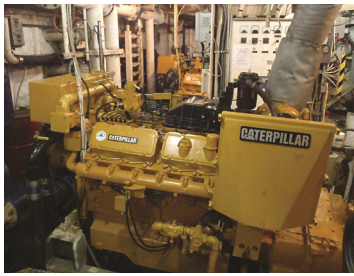

# Cat<sup>®</sup> Reman C32 Long and Short Blocks

For select engines in Marine Applications

Image is for reference purposes only  
and may differ from actual engine.

# CAT® REMAN C32 LONG AND SHORT BLOCKS

Genuine Cat engine parts are specifically engineered to assure maximum performance, reliability and durability.