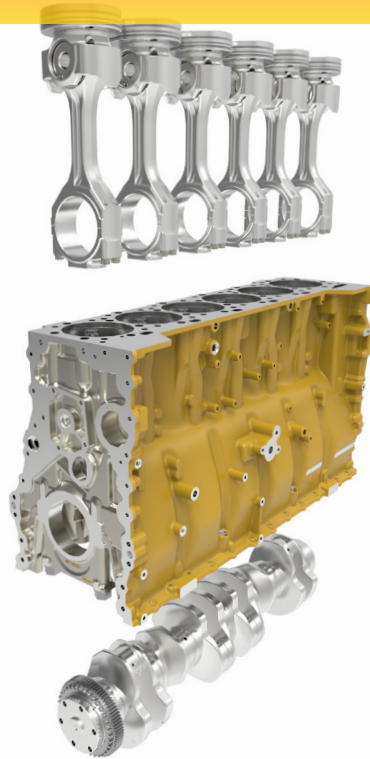

# Cat<sup>®</sup> Reman C32 Long and Short Blocks

For select engines in Marine Applications

Image is for reference purposes only  
and may differ from actual engine.

## Remanufactured Long and Short Blocks

### Reliability and Value

Cat<sup>®</sup> Marine Engines work on the toughest jobs and in the most extreme conditions. Cat Reman long and short blocks offer maximum value by providing improved productivity and efficiency at a fraction-of-the-cost of new, while reducing the impact on the environment. The results are maximum engine productivity and lower life cycle costs. As the world's leading remanufacturer of diesel engines, Caterpillar employs state-of-the-art techniques, advanced remanufacturing processes, and genuine Cat parts to return each engine to same-as-new specifications.

# CAT® REMAN C32 LONG AND SHORT BLOCKS

Genuine Cat engine parts are specifically engineered to assure maximum performance, reliability and durability.