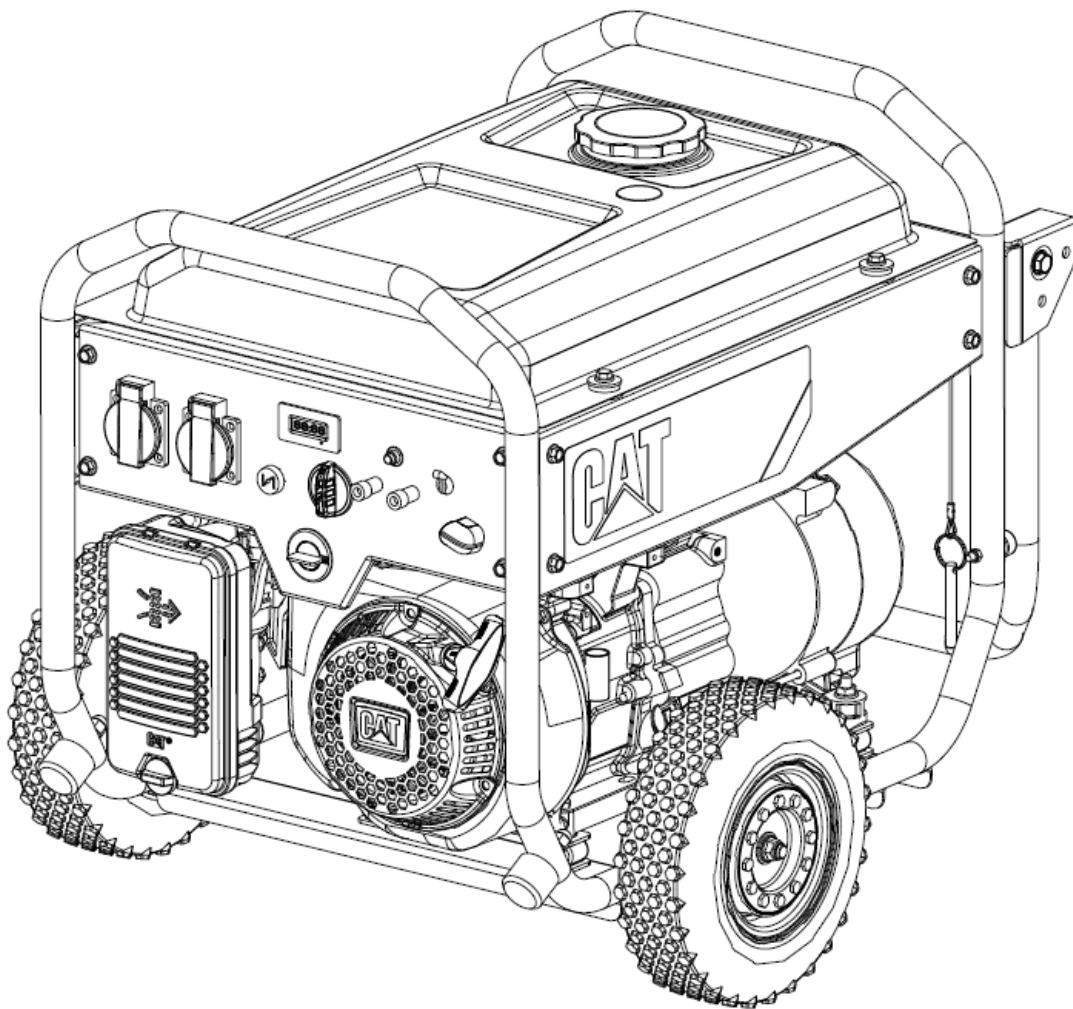

Elektrischer Schaltplan

RP2500EU, RP3100EU and RP4400EU

Elektrischer Schaltplan

©2016 Caterpillar
All Rights Reserved

CAT, CATERPILLAR, their respective logos, "Caterpillar Yellow", and the POWER EDGE trade dress as well as corporate and product identity used herein, are trademarks of Caterpillar and may not be used without permission.