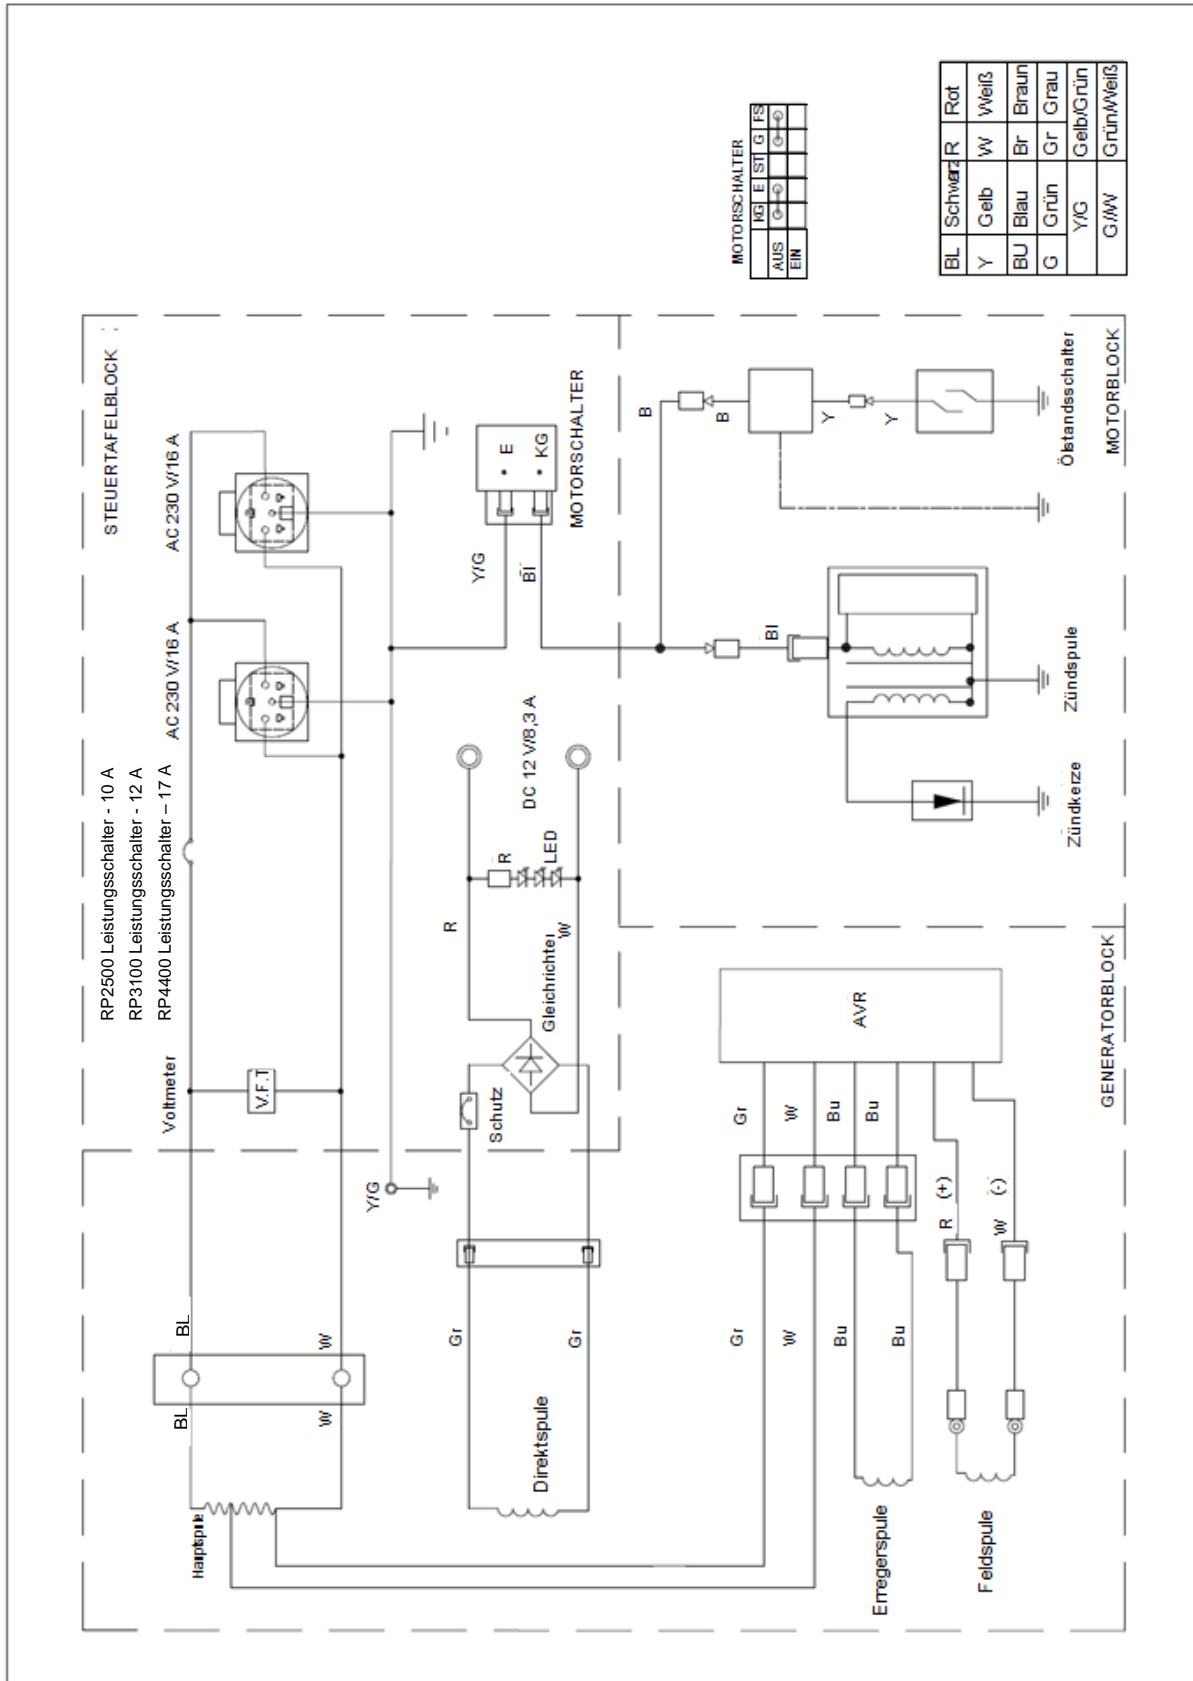

Elektrischer Schaltplan

RP2500EU, RP3100EU and RP4400EU

Elektrischer Schaltplan

©2016 Caterpillar
All Rights Reserved

CAT, CATERPILLAR, their respective logos, "Caterpillar Yellow", and the POWER EDGE trade dress as well as corporate and product identity used herein, are trademarks of Caterpillar and may not be used without permission.