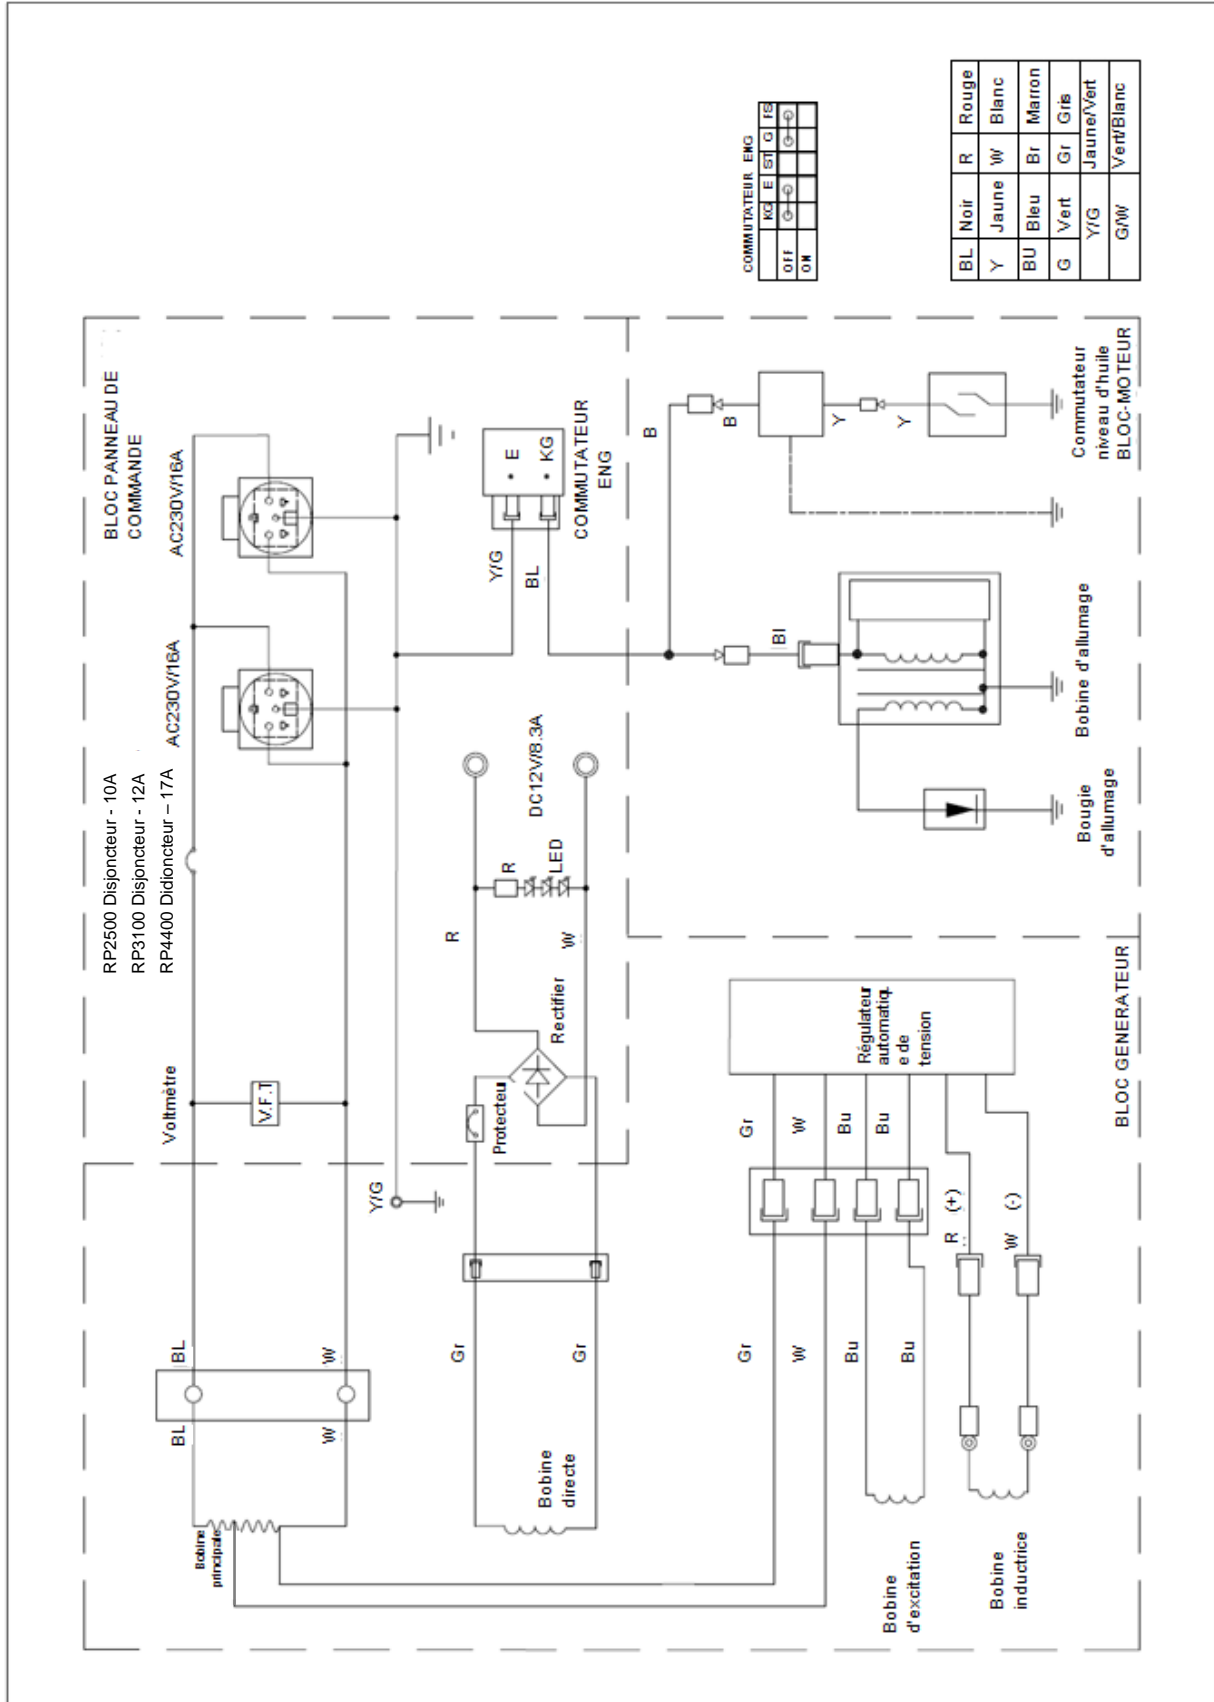

Schéma électrique

RP2500EU, RP3100EU and RP4400EU

Schéma électrique

©2016 Caterpillar
All Rights Reserved

CAT, CATERPILLAR, their respective logos, "Caterpillar Yellow", and the POWER EDGE trade dress as well as corporate and product identity used herein, are trademarks of Caterpillar and may not be used without permission.