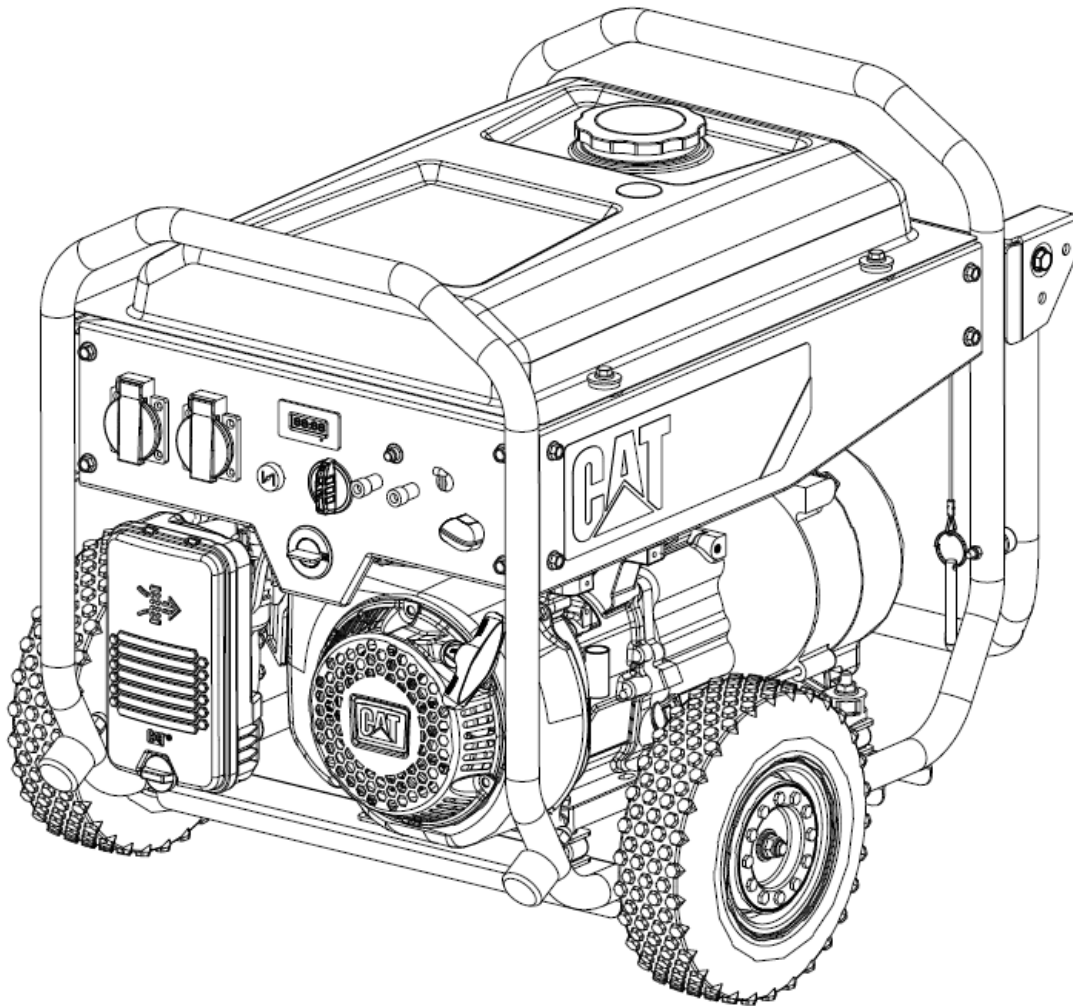

Schéma électrique

RP2500EU, RP3100EU and RP4400EU

Schéma électrique

©2016 Caterpillar
All Rights Reserved

CAT, CATERPILLAR, their respective logos, "Caterpillar Yellow", and the POWER EDGE trade dress as well as corporate and product identity used herein, are trademarks of Caterpillar and may not be used without permission.