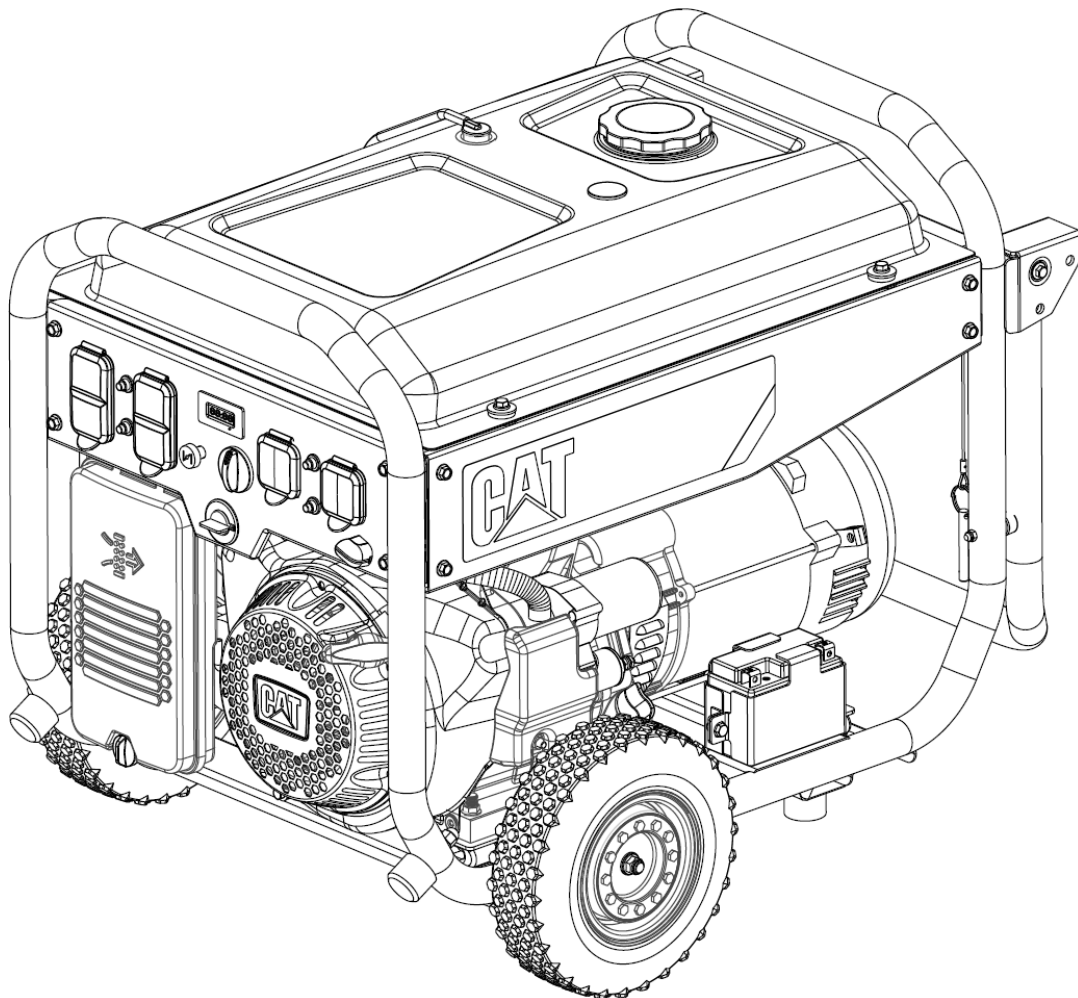

Electrical Schematic

RP6500 E and RP7500 E Portable Generators

RP6500 E and RP7500 E Electrical Schematic

©2016 Caterpillar
All Rights Reserved

CAT, CATERPILLAR, their respective logos, "Caterpillar Yellow", and the POWER EDGE trade dress as well as corporate and product identity used herein, are trademarks of Caterpillar and may not be used without permission.