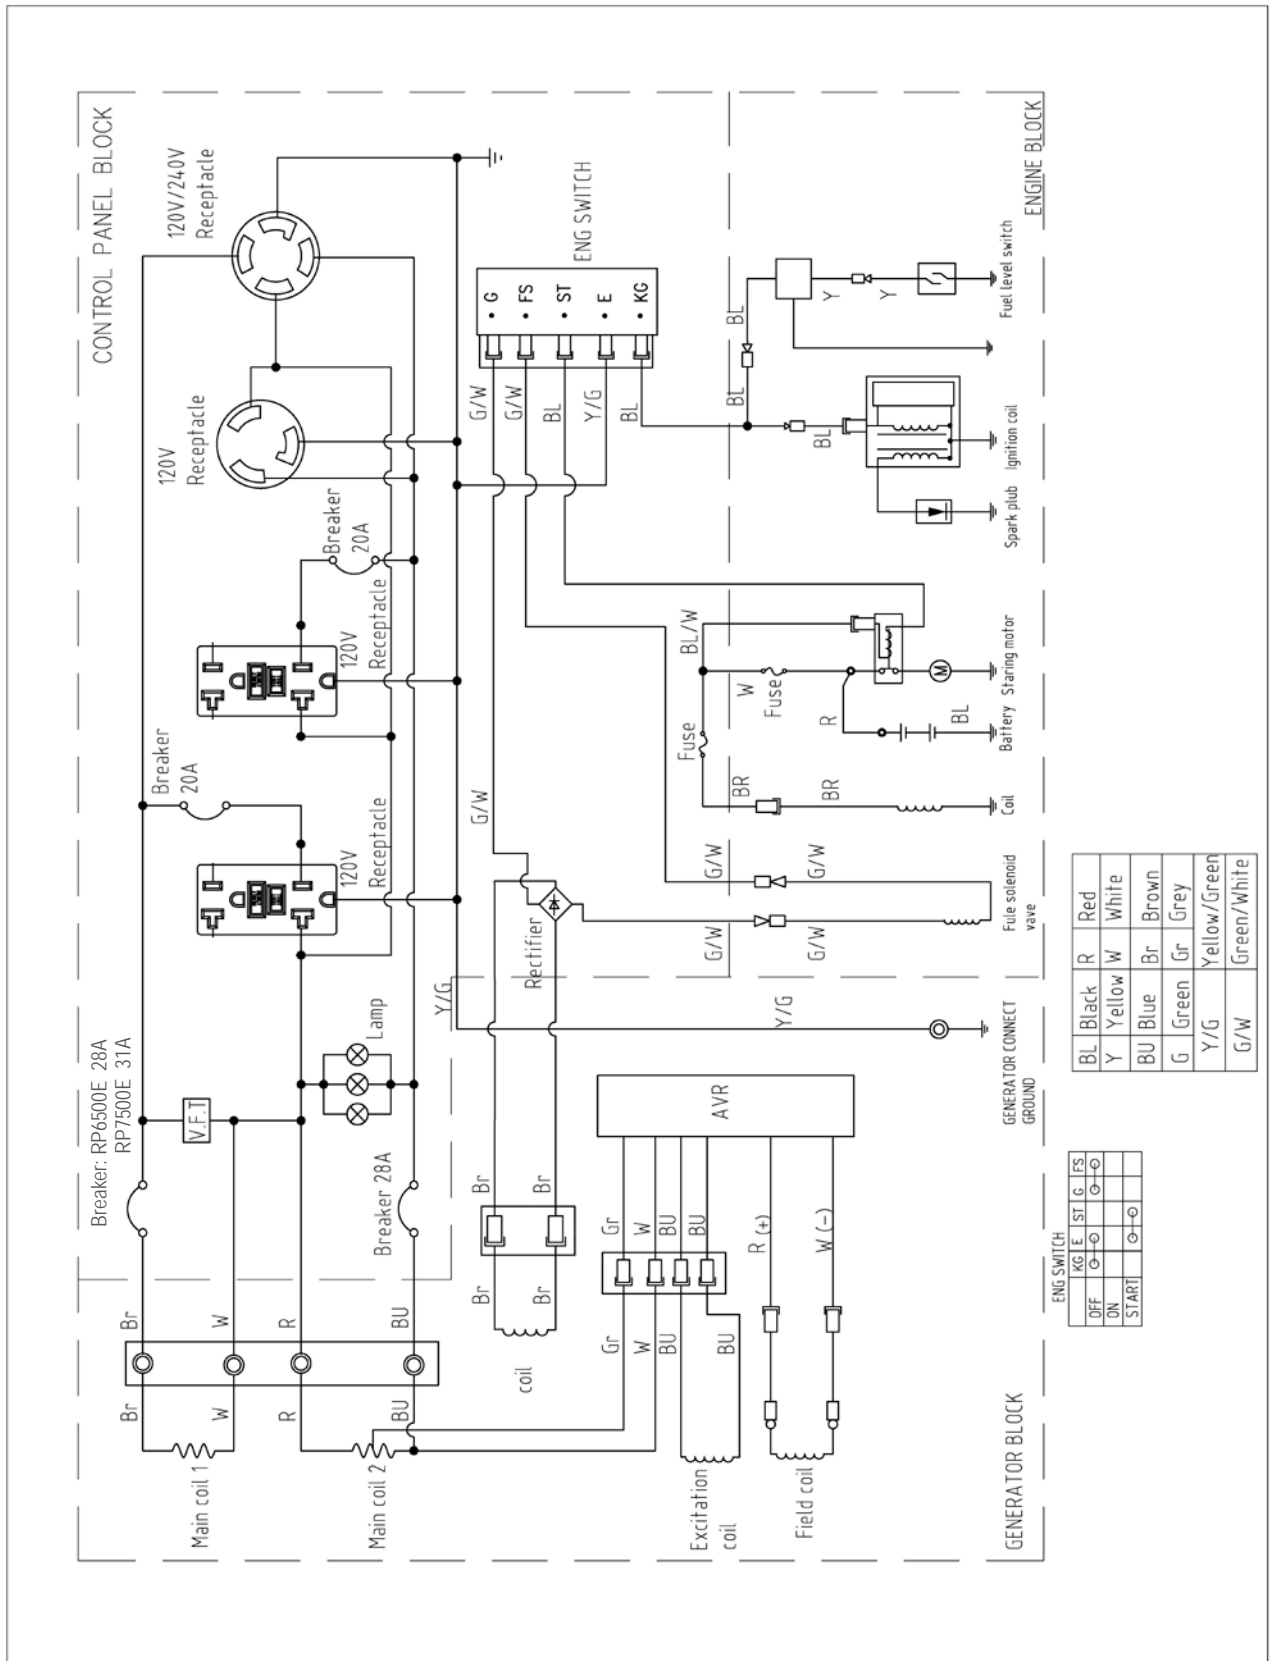

Electrical Schematic

RP6500 E and RP7500 E Portable Generators

RP6500 E and RP7500 E Electrical Schematic

©2016 Caterpillar
All Rights Reserved

CAT, CATERPILLAR, their respective logos, "Caterpillar Yellow", and the POWER EDGE trade dress as well as corporate and product identity used herein, are trademarks of Caterpillar and may not be used without permission.