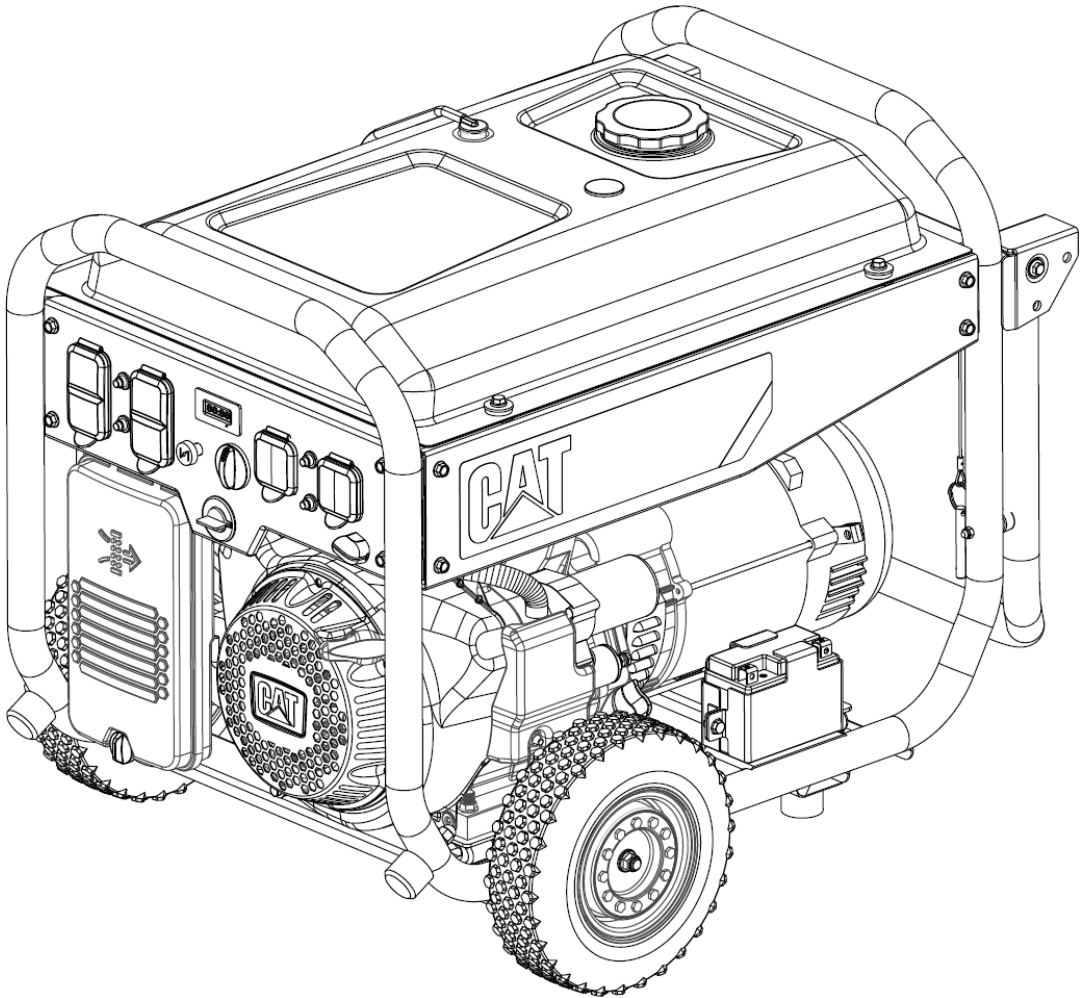

Electrical Schematic

RP5500 Portable Generators

RP5500 Electrical Schematic

Esquema eléctrico RP5500

Schéma électrique du RP5500

©2016 Caterpillar
All Rights Reserved

CAT, CATERPILLAR, their respective logos, "Caterpillar Yellow", and the POWER EDGE trade dress as well as corporate and product identity used herein, are trademarks of Caterpillar and may not be used without permission.