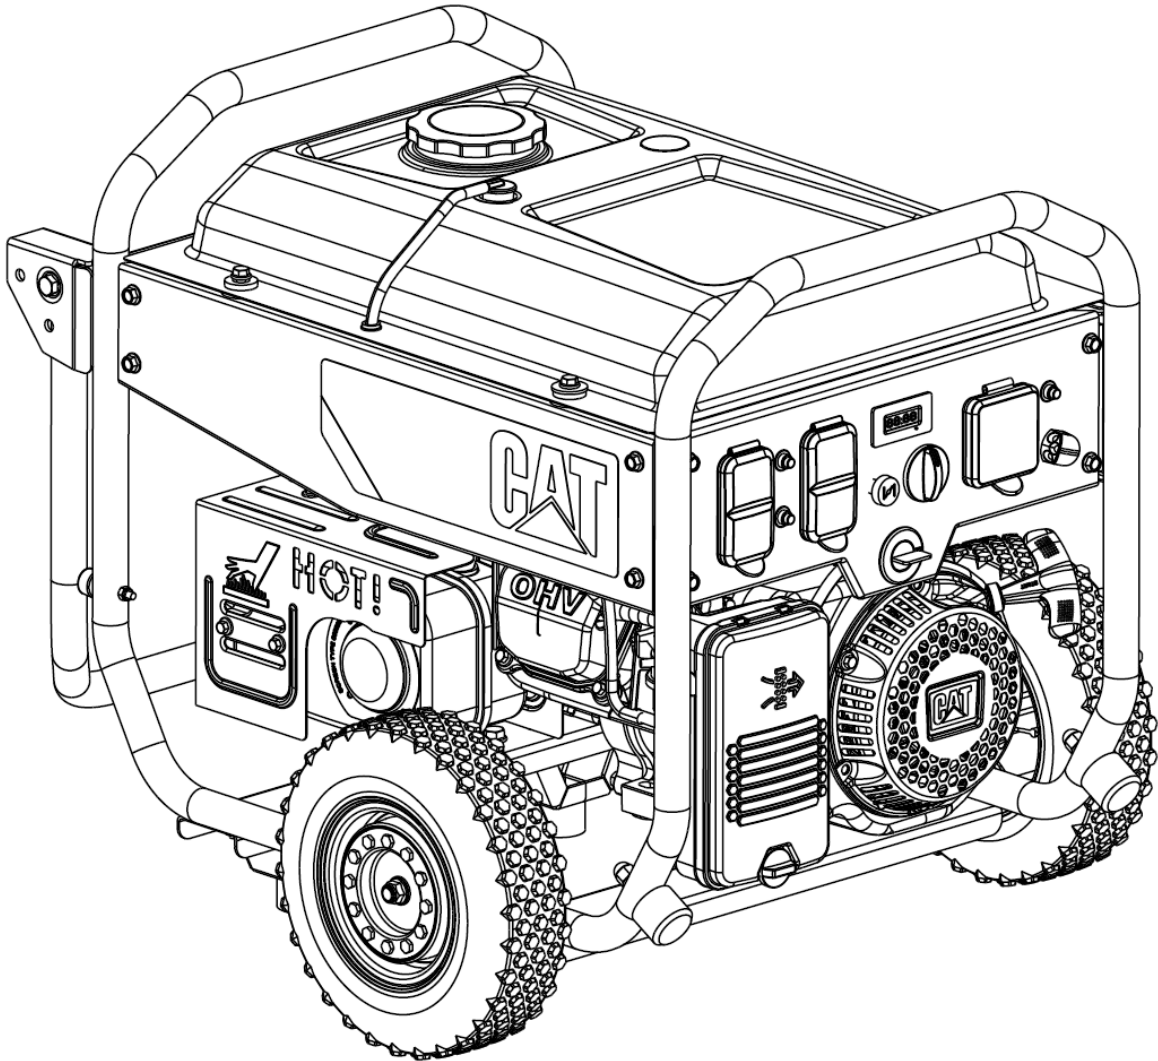

Electrical Schematic

RP3600 Portable Generators

Electrical Schematic

Esquema eléctrico

Schéma électrique

©2016 Caterpillar
All Rights Reserved

CAT, CATERPILLAR, their respective logos, "Caterpillar Yellow", and the POWER EDGE trade dress as well as corporate and product identity used herein, are trademarks of Caterpillar and may not be used without permission.