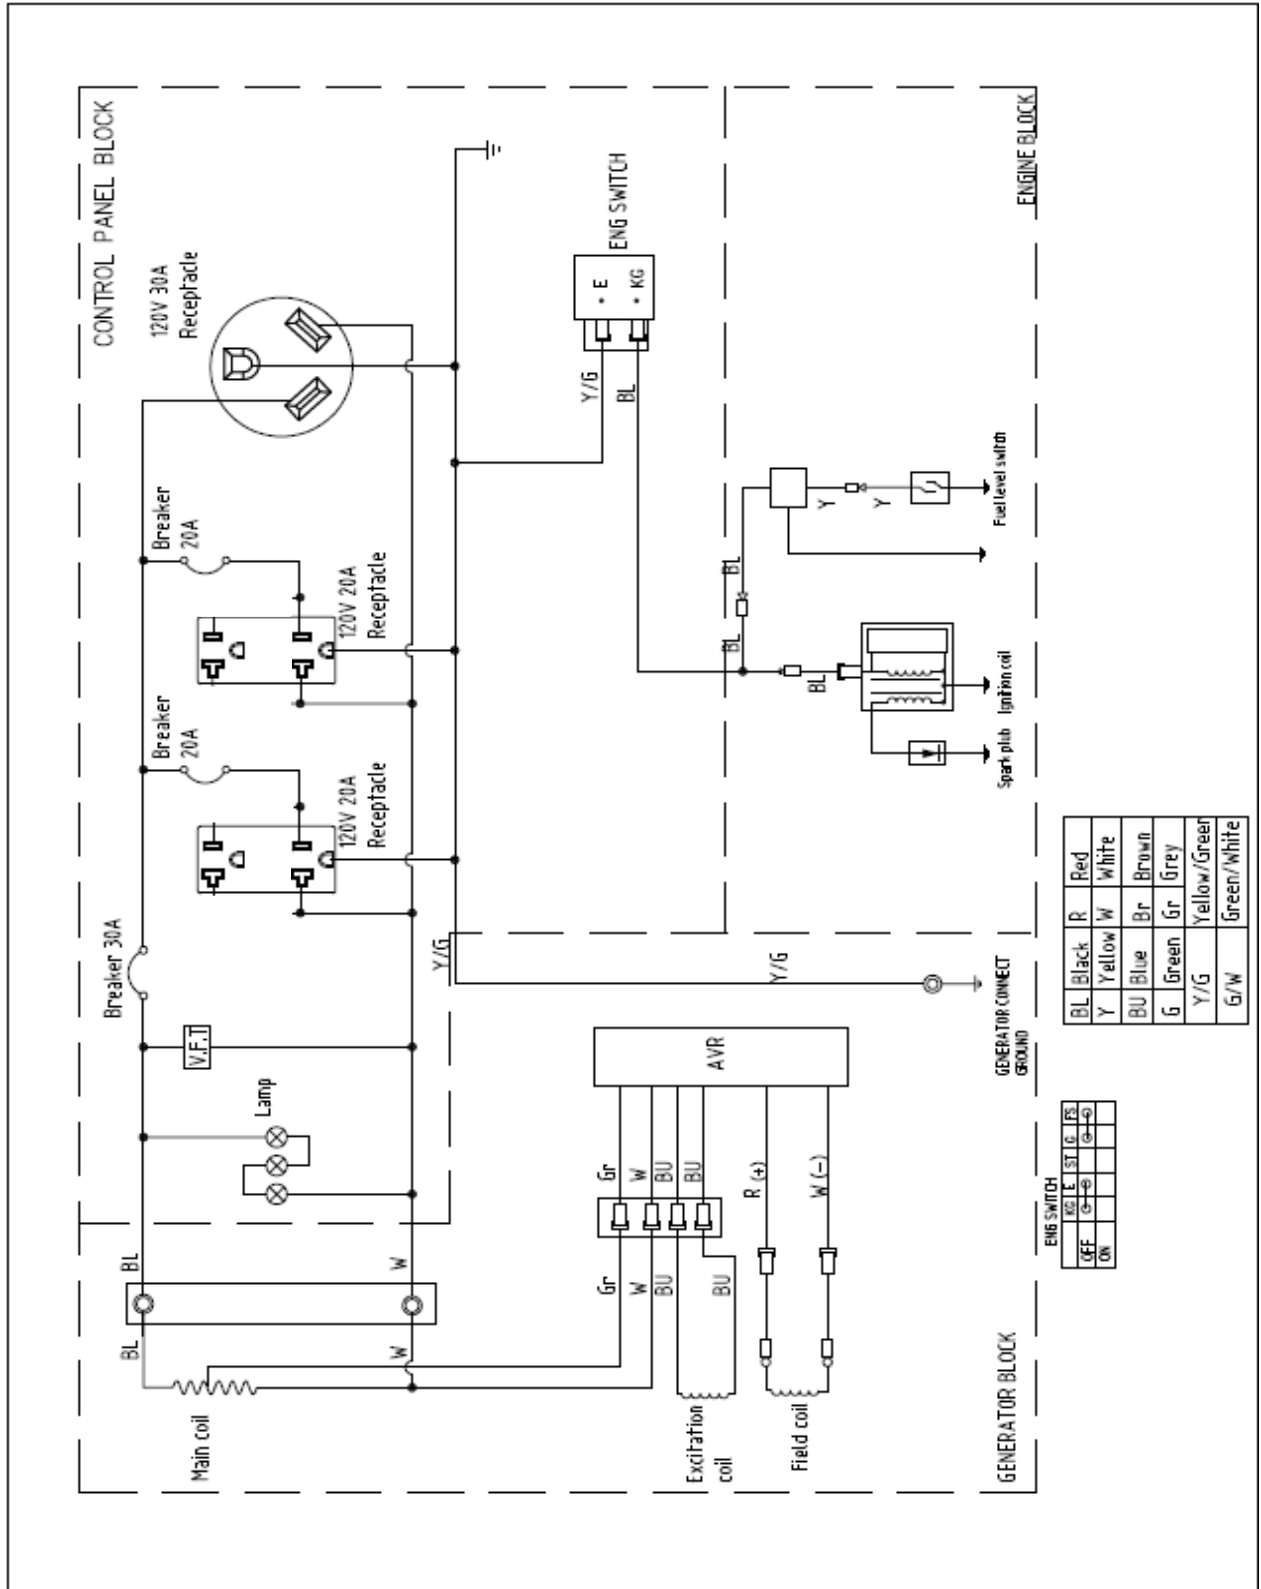

Electrical Schematic

RP3600 Portable Generators

Electrical Schematic

Esquema eléctrico

Schéma électrique

©2016 Caterpillar
All Rights Reserved

CAT, CATERPILLAR, their respective logos, "Caterpillar Yellow", and the POWER EDGE trade dress as well as corporate and product identity used herein, are trademarks of Caterpillar and may not be used without permission.