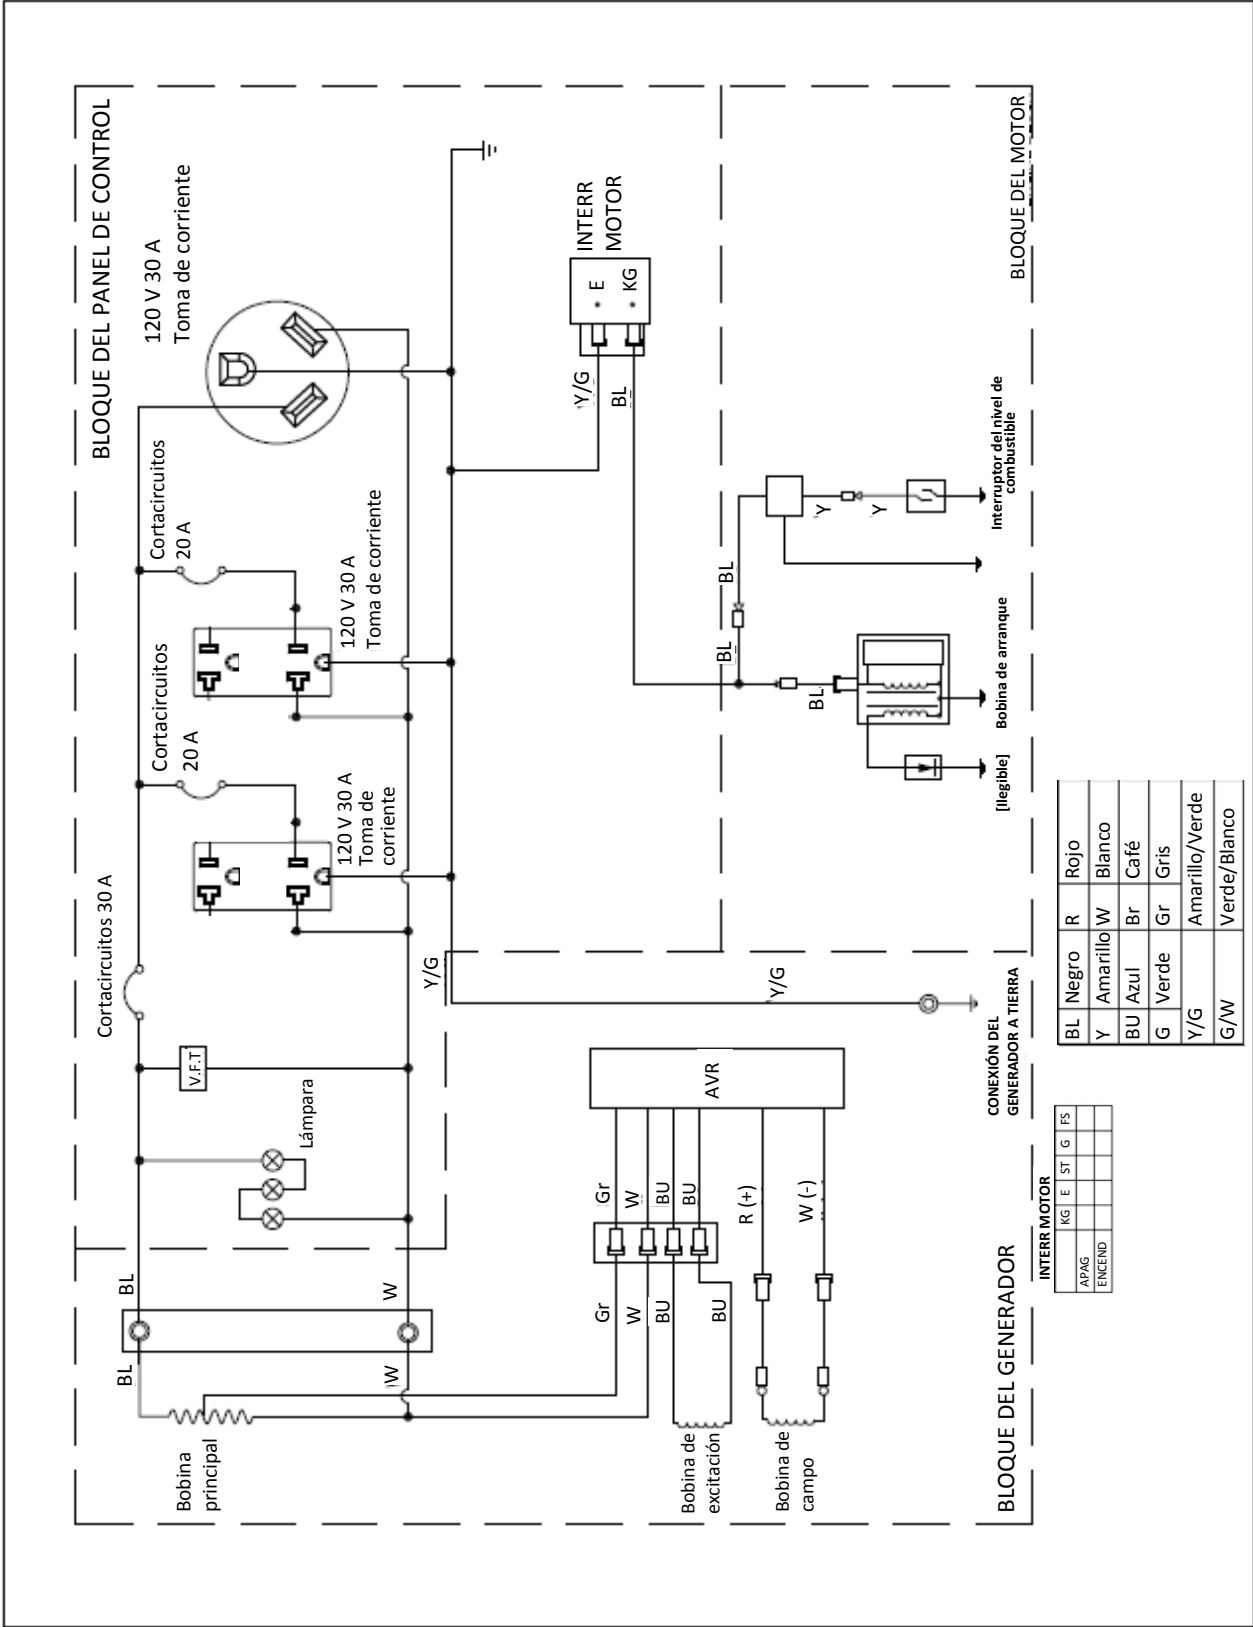

Electrical Schematic

RP3600 Portable Generators

Electrical Schematic

Esquema eléctrico

Schéma électrique

©2016 Caterpillar
All Rights Reserved

CAT, CATERPILLAR, their respective logos, "Caterpillar Yellow", and the POWER EDGE trade dress as well as corporate and product identity used herein, are trademarks of Caterpillar and may not be used without permission.