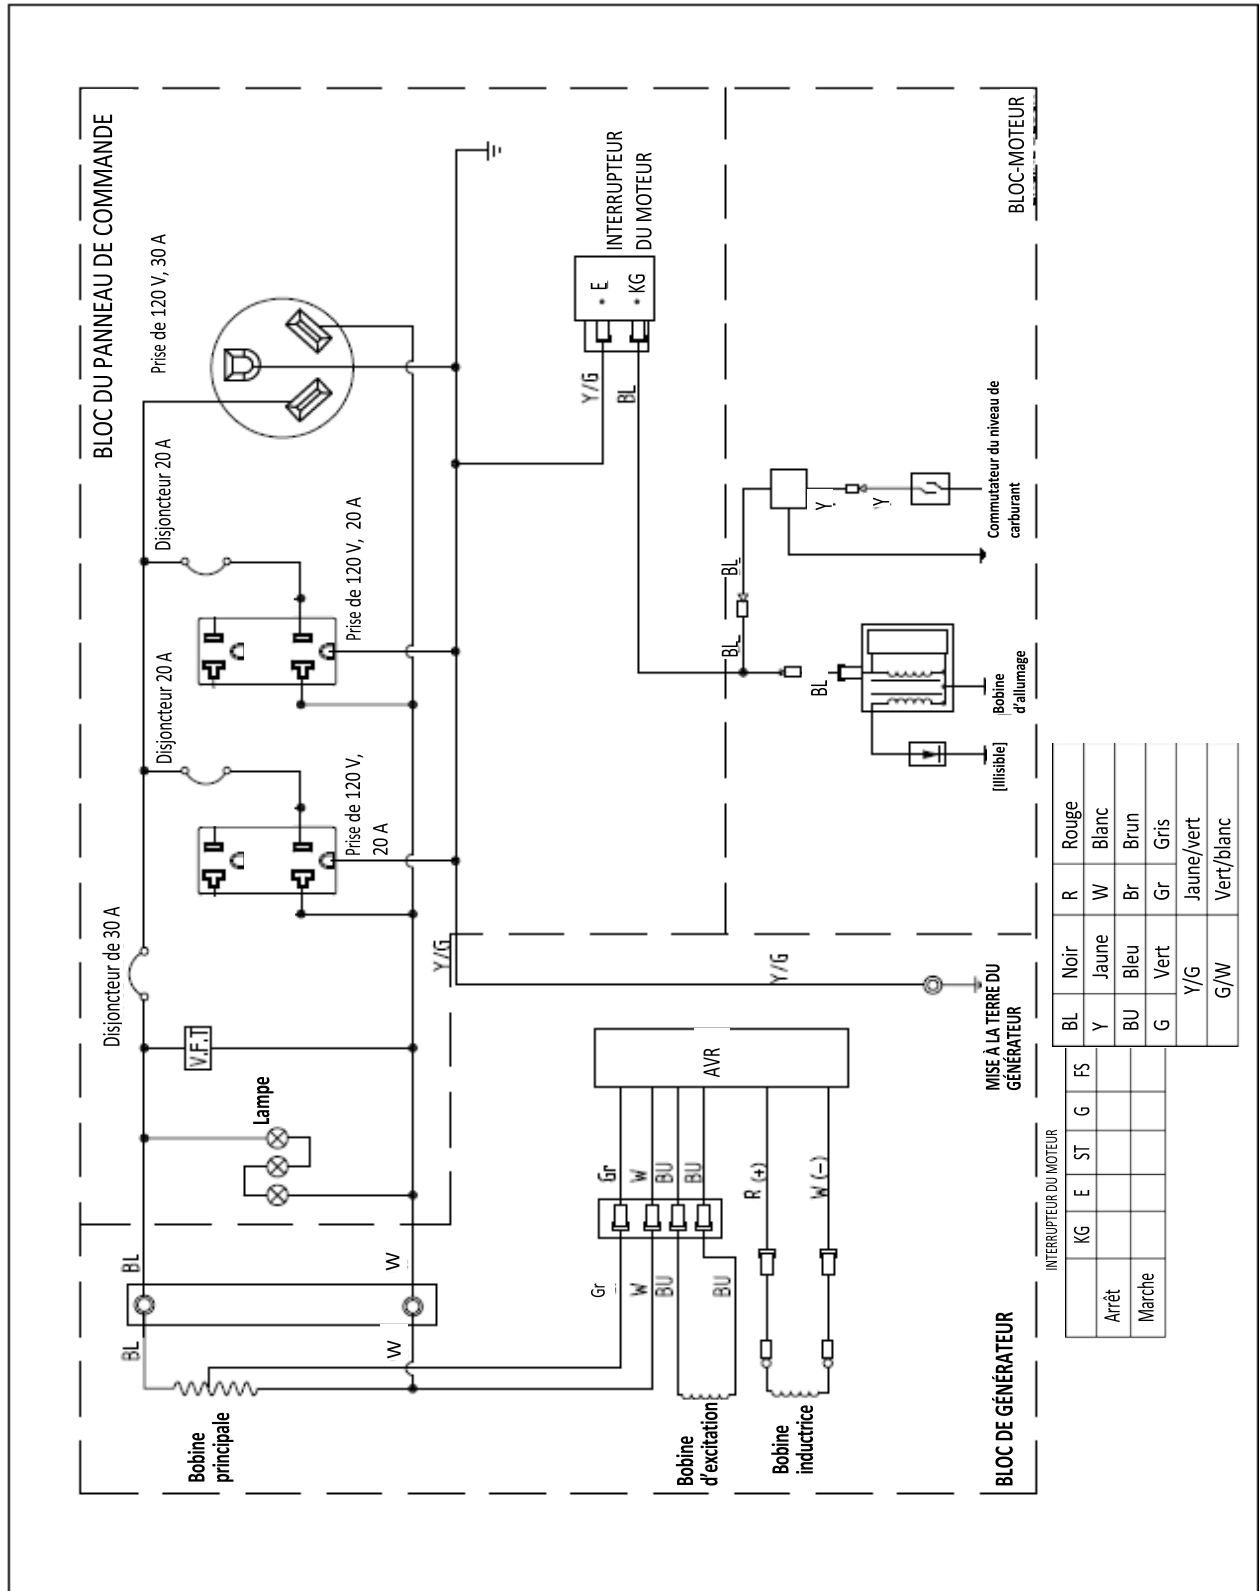

Electrical Schematic

RP3600 Portable Generators

Electrical Schematic

Esquema eléctrico

Schéma électrique

©2016 Caterpillar
All Rights Reserved

CAT, CATERPILLAR, their respective logos, "Caterpillar Yellow", and the POWER EDGE trade dress as well as corporate and product identity used herein, are trademarks of Caterpillar and may not be used without permission.