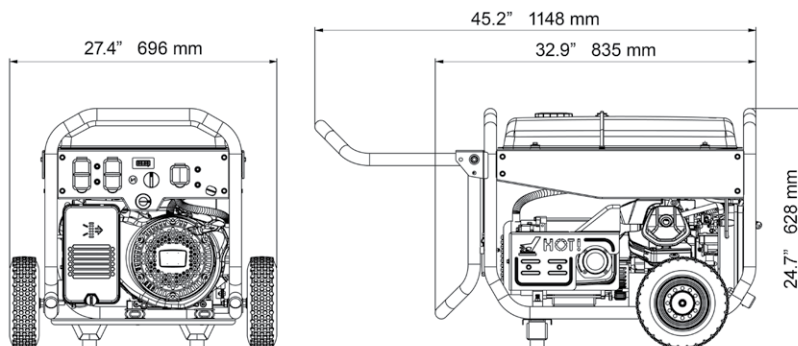

## Dimensions and Weights

ASSEMBLED	
Height	24.7 in / 628 mm
Width	27.4 in / 696 mm
Length	32.9 in / 835 mm
Extended Length	45.2 in / 1148 mm
Unit Weight (Dry)	178 lbs / 81 kg

CARTON	
Height	23.2 in / 590 mm
Width	22.6 in / 575 mm
Length	34.4 in / 875 mm
Shipping Weight	190 lbs / 86 kg