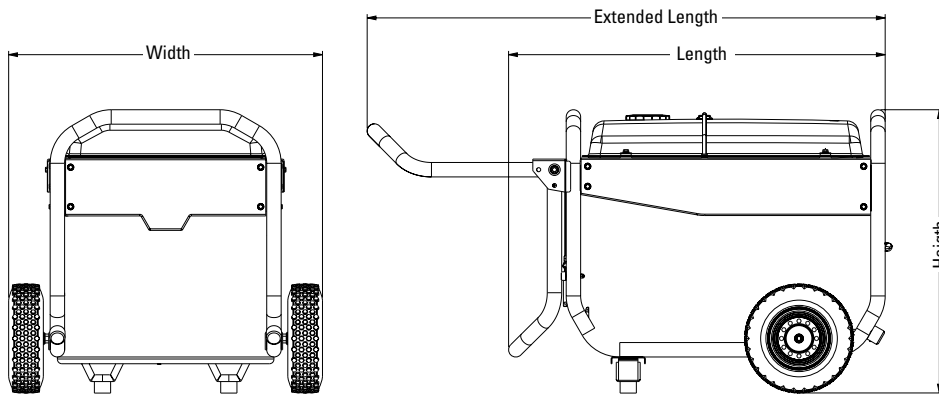

Dimensions and Weights

Product Series	RP Generators									
Model Configuration	RP3600		RP5500		RP6500 E		RP7500 E		RP12000 E	
Length in (mm)	28.4 (721)		32.9 (835)		32.9 (835)		32.9 (835)		35.7 (908)	
Width in (mm)	25.2 (639)		27.4 (696)		27.4 (696)		27.4 (696)		32.7 (830)	
Height in (mm)	23.0 (583)		24.7 (628)		24.7 (628)		24.7 (628)		35.8 (910)	
Extended Length in (mm)	38.7 (982)		45.2 (1148)		45.2 (1148)		45.2 (1148)		48.6 (1235)	
Carton Length in (mm)	29.7 (755)		34.4 (875)		34.4 (875)		34.4 (875)		34.1 (865)	
Carton Width in (mm)	20.5 (520)		22.6 (575)		22.6 (575)		22.6 (575)		26.0 (660)	
Carton Height in (mm)	21.7 (550)		23.2 (590)		23.2 (590)		23.2 (590)		34.4 (875)	
	EPA*CSA**	CARB***	EPA*CSA**	CARB***	EPA*CSA**	CARB***	EPA*CSA**	CARB***	EPA*CSA**	CARB***
Unit Weight lbs (kg)	124 (56)	125 (57)	176 (80)	178 (81)	201 (91)	202 (92)	205 (93)	207 (94)	348 (158)	350 (159)
Shipping Weight lbs (kg)	133 (60)	134 (61)	189 (85)	190 (86)	213 (96)	214 (97)	217 (98)	219 (99)	395 (179)	397 (180)

*EPA certified for sale in all US states except California.

**CSA certified for sale in Canada and all US states except California

***CARB certified for sale in the State of California and all other states. Not permitted for sale in Canada.

Control Panel Outlets

Models	RP3600	RP5500	RP6500 E	RP7500 E	RP12000 E
5-20R 120V 20A Duplex Power Outlet	2				
5-20R 120V 20A GFCI Duplex Power Outlet		2	2	2	2
L5-30R 120V 30A Twist Lock Power Outlet			1	1	2
TT-30R 120V 30A RV Power Outlet	1				
L14-30R 120/240V 30A Twist Lock Power Outlet		1	1	1	1
L14-50R 120/240V 50A Twist Lock Power Outlet					1
DC 12V 8.3A Power Outlet					1
DC 12V Battery Charger Port					1

Dealer Contact Information