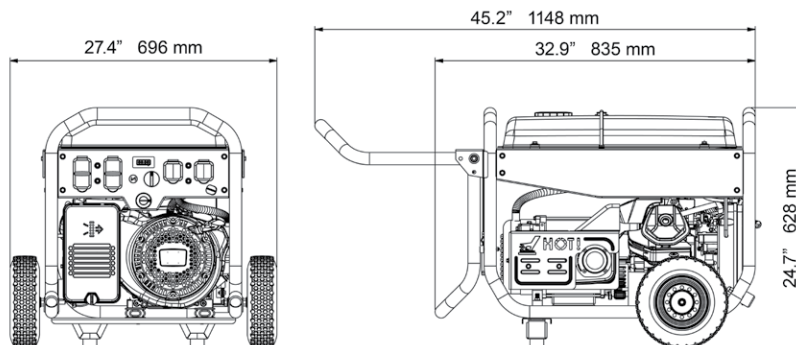

## Dimensions and Weights

ASSEMBLED	
Height	24.7 in / 628 mm
Width	27.4 in / 696 mm
Length	32.9 in / 835 mm
Extended Length	45.2 in / 1148 mm
Unit Weight (Dry)	202 lbs / 92 kg

CARTON	
Height	23.2 in / 590 mm
Width	22.6 in / 575 mm
Length	34.4 in / 875 mm
Shipping Weight	214 lbs / 97 kg