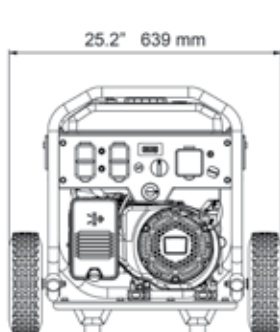

*No more than 10% ethanol; fuel stabilizer should also be used for storage

Dimensions and Weights

ASSEMBLED	
Height	23.0 in / 583 mm
Width	25.2 in / 639 mm
Length	28.4 in / 721 mm
Extended Length	38.7 in / 982 mm
Unit Weight (Dry)	125 lbs / 57 kg

CARTON	
Height	21.7 in / 550 mm
Width	20.5 in / 520 mm
Length	29.7 in / 755 mm
Shipping Weight	134 lbs / 61 kg

Accessories

Small Protective Cover
(502-3705)

RP3600 Service Kit
(502-3702)

CATERPILLAR®

© 2018 Caterpillar. All Rights Reserved.
CAT, CATERPILLAR, their respective logos, "Caterpillar Yellow," the "Power Edge" trade dress, as well as corporate and product identity used herein, are trademarks of Caterpillar and may not be used without permission.