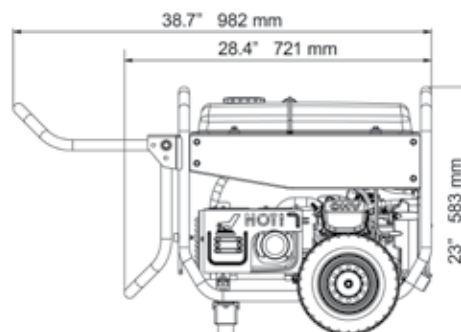

Because of continuing improvements, actual product may differ slightly from this photo.

Control Panel

RP3600 Portable Generator

EPA (490-6488) CARB (502-3684), CSA (502-3685)

Specifications

ENGINE	
Starting Method	Pull
Run Time @ 50% Load	13.5 hours
Idle Control	-
Fuel Tank Nominal Capacity	4.5 gal / 17 L
Fuel Tank Material	Metal
Fuel Type	Unleaded Gasoline \geq 87 octane*
Fuel Gauge	Dial Gauge
Engine Displacement	212 cc
Engine Type	OHV
Engine Speed	3600 RPM
Lubrication Method	Splash
Recommended Oil	SAE 30 or 10W-30
Oil Capacity	0.6 qt / 0.6 L
Region Certifications	EPA, CARB, CSA
Shutdown Method	Automatic Low Oil Level

*No more than 10% ethanol; fuel stabilizer should also be used for storage

Dimensions and Weights

ASSEMBLED	
Height	23.0 in / 583 mm
Width	25.2 in / 639 mm
Length	28.4 in / 721 mm
Extended Length	38.7 in / 982 mm
Unit Weight (Dry)	125 lbs / 57 kg

CARTON	
Height	21.7 in / 550 mm
Width	20.5 in / 520 mm
Length	29.7 in / 755 mm
Shipping Weight	134 lbs / 61 kg

Accessories

Small Protective Cover
(502-3705)

RP3600 Service Kit
(502-3702)

CATERPILLAR®

© 2018 Caterpillar. All Rights Reserved.
CAT, CATERPILLAR, their respective logos, "Caterpillar Yellow," the "Power Edge" trade dress, as well as corporate and product identity used herein, are trademarks of Caterpillar and may not be used without permission.