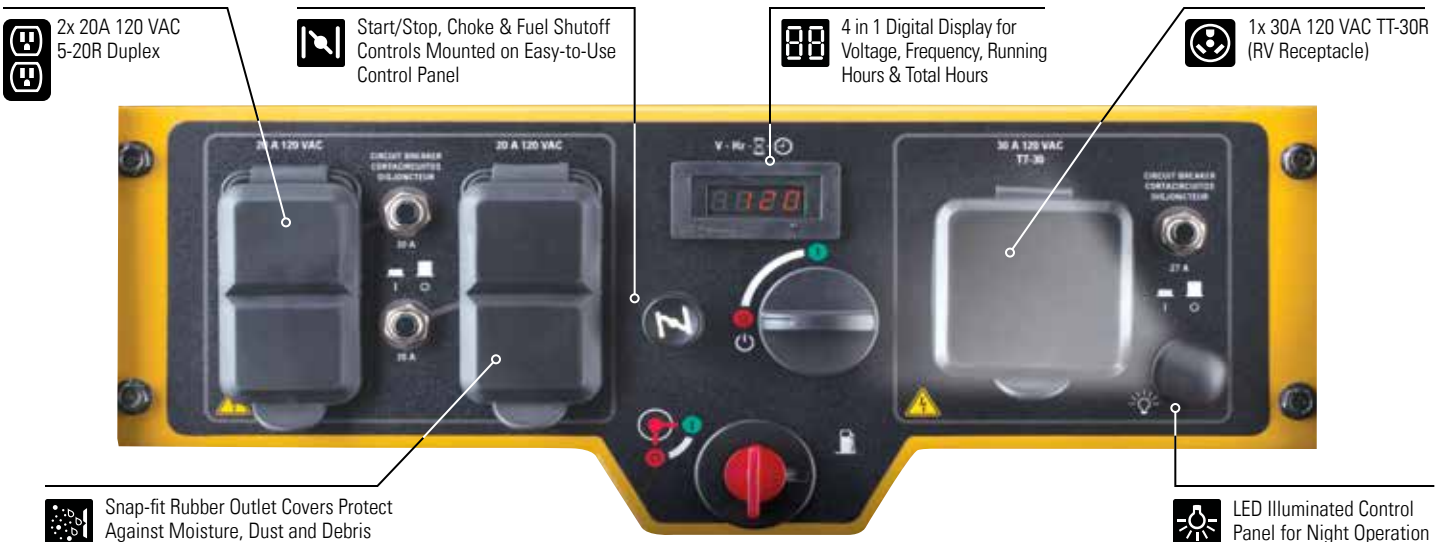

RP3600 Portable Generator

EPA (490-6488) CARB (502-3684), CSA (502-3685)

3600 W Running | 4500 W Starting

Features

- Reliable power when you need it for home, work and play
- Easy to set up and operate
- Built tough with a heavy-duty frame, never-flat wheels and a padded, double-hinged, locking handle
- Enhanced safety features like automatic low-oil shutdown, and housing-protected wiring
- Single-sided, LED illuminated control panel
- All-steel construction

Because of continuing improvements, actual product may differ slightly from this photo.

Control Panel

RP3600 Portable Generator

EPA (490-6488) CARB (502-3684), CSA (502-3685)

Specifications

ENGINE	
Starting Method	Pull
Run Time @ 50% Load	13.5 hours
Idle Control	-
Fuel Tank Nominal Capacity	4.5 gal / 17 L
Fuel Tank Material	Metal
Fuel Type	Unleaded Gasoline \geq 87 octane*
Fuel Gauge	Dial Gauge
Engine Displacement	212 cc
Engine Type	OHV
Engine Speed	3600 RPM
Lubrication Method	Splash
Recommended Oil	SAE 30 or 10W-30
Oil Capacity	0.6 qt / 0.6 L
Region Certifications	EPA, CARB, CSA
Shutdown Method	Automatic Low Oil Level

ELECTRICAL	
Running Power	3600 Watts
Starting Power	4500 Watts
AC Output	120V @ 60 Hz
DC Output	-
Total Harmonic Distortion (THD)	-
Receptacles	2x 20A 5-20R Duplex 1x 30A TT-30R (RV Receptacle)
Voltage Regulation	Automatic Voltage Regulation (AVR)
Battery Type	-

*No more than 10% ethanol; fuel stabilizer should also be used for storage

Dimensions and Weights

ASSEMBLED	
Height	23.0 in / 583 mm
Width	25.2 in / 639 mm
Length	28.4 in / 721 mm
Extended Length	38.7 in / 982 mm
Unit Weight (Dry)	125 lbs / 57 kg