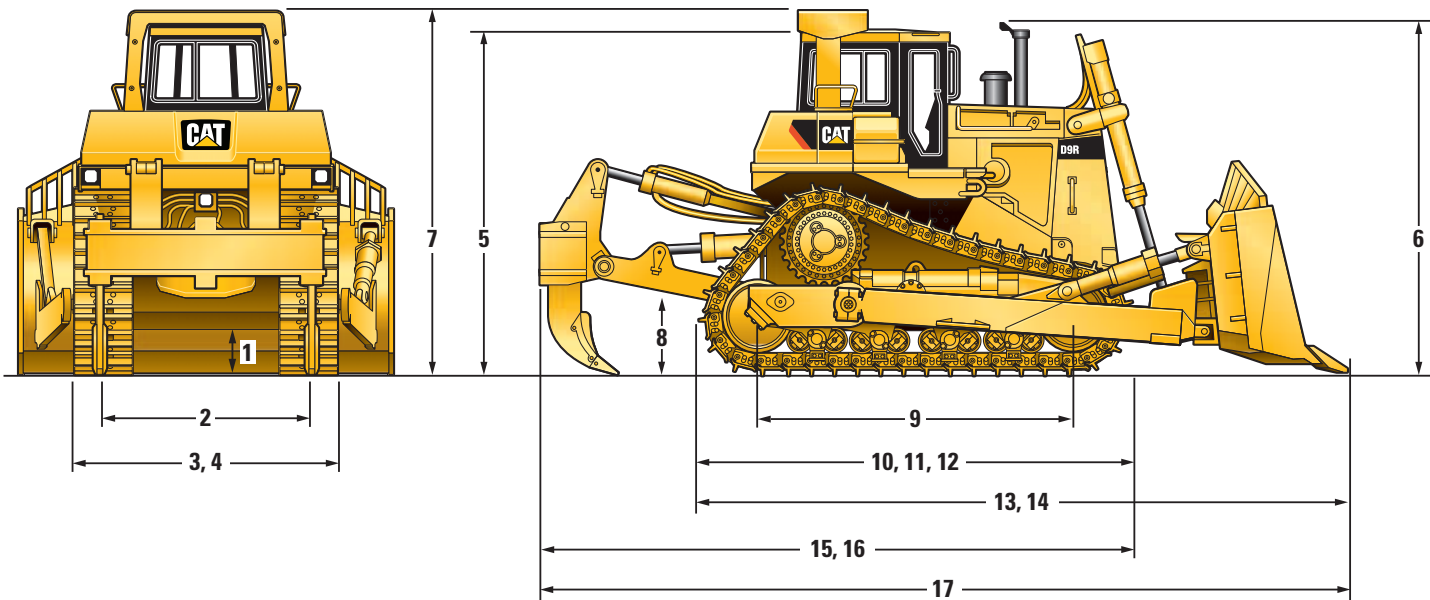

D9R Track-Type Tractor

Dimensions

All dimensions are approximate.

	mm	in
1 Ground Clearance	588	23.1
2 Track Gauge	2250	88.6
3 Width without Trunnions (Standard Shoe)	2898	114.1
4 Width Over Trunnions	3308	130.2
5 Height (FOPS Cab)	3821	150.4
6 Height (Top of Stack)	4005	157.7
7 Height (ROPS/Canopy)	3998	157.4
8 Drawbar Height (Center of Clevis)	765	30.1
9 Length of Track on Ground	3474	136.8
10 Overall Length Basic Tractor	4908	193.2
11 Length Basic Tractor with Drawbar	5243	206.4
12 Length Basic Tractor with Winch	5545	218.3
13 Length with SU-Blade	6592	259.5
14 Length with U-Blade	6931	272.9
15 Length with Single-Shank Ripper	6529	257.0
16 Length with Multi-Shank Ripper	6539	257.4
17 Overall Length (SU-Blade/SS Ripper)	8214	323.4