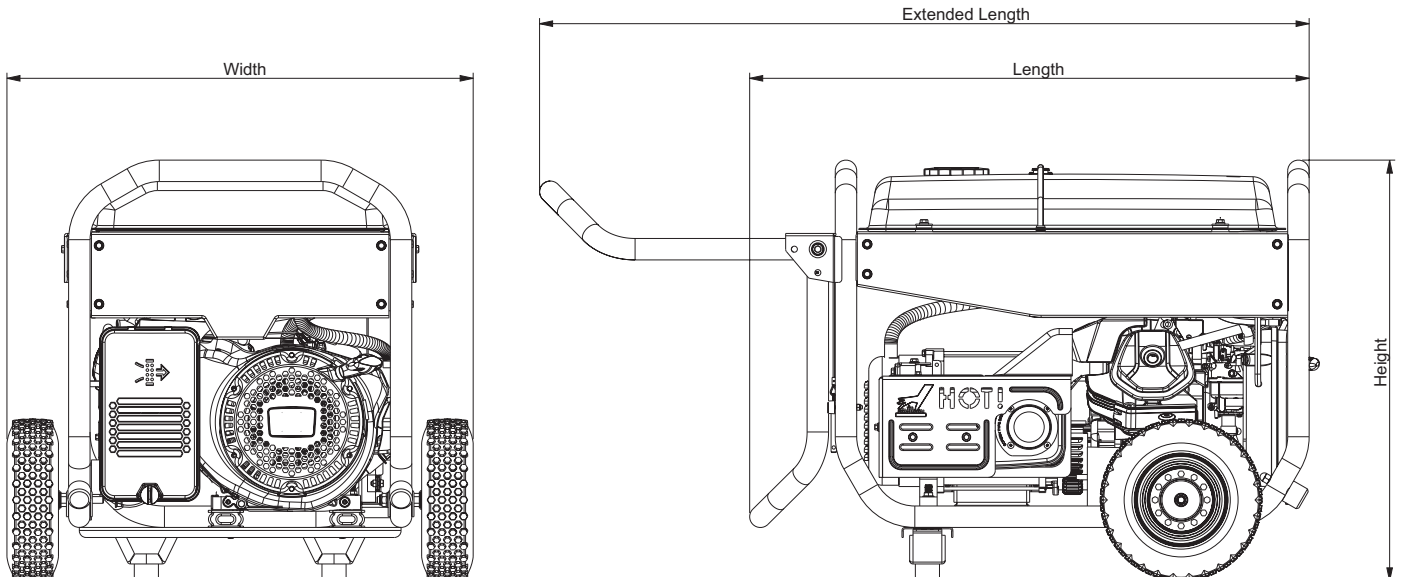

*Longer-term 3-year limited warranty applies when registered within 30 days. Standard 2-year limited warranty applies if not registered within 30 days.

Dimensions and Weights

| Product Series | RP Generators | | | |
|--------------------------|---------------|-------------|-------------|-------------|
| Model Configuration | RP3600 | RP5500 | RP6500 E | RP7500 E |
| Length in (mm) | 28.4 (721) | 32.9 (835) | 32.9 (835) | 32.9 (835) |
| Width in (mm) | 25.2 (639) | 27.4 (696) | 27.4 (696) | 27.4 (696) |
| Height in (mm) | 23.0 (583) | 24.7 (628) | 24.7 (628) | 24.7 (628) |
| Extended Length in (mm) | 38.7 (982) | 45.2 (1148) | 45.2 (1148) | 45.2 (1148) |
| Carton Length in (mm) | 28.5 (725) | 33.9 (860) | 33.9 (860) | 33.9 (860) |
| Carton Width in (mm) | 18.9 (480) | 21.7 (550) | 21.7 (550) | 21.7 (550) |
| Carton Height in (mm) | 21.7 (550) | 23.4 (593) | 23.4 (593) | 23.4 (593) |
| Unit Weight lbs (kg) | 112.2 (51) | 163.0 (74) | 187.0 (85) | 192.5 (87) |
| Shipping Weight lbs (kg) | 123.2 (56) | 176.2 (80) | 200.2 (91) | 205.7 (93) |