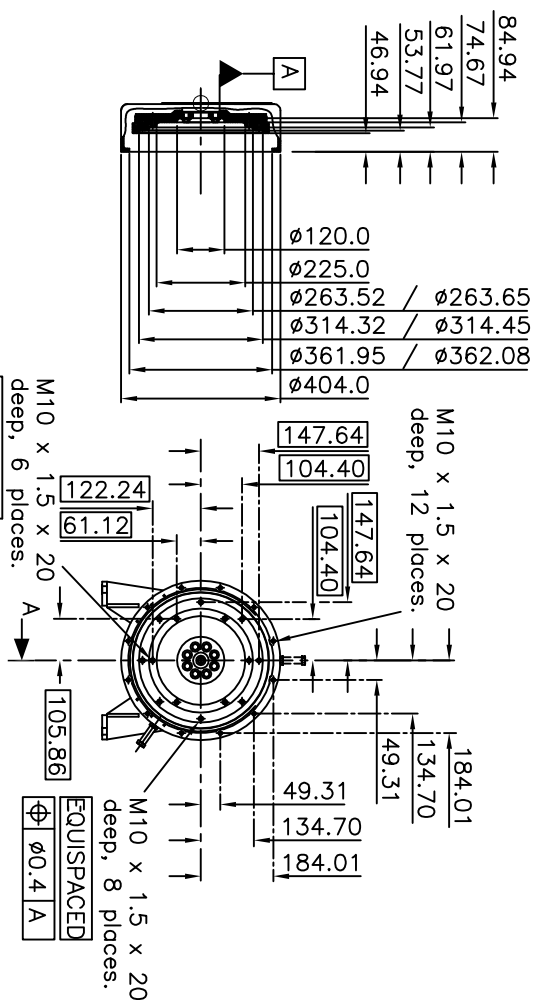

Perkins Sabre 700GM Marine Diesel Constant Speed Engine

CATERPILLAR MARINE POWER UK LTD
 Wimborne, Dorset, England.
 Tel. +44(0)1202 893720
 Fax. +44(0)1202 851700
 E-mail. Wimborne_MPC_post@cat.com
 www.Perkins-Sabre.com

Weight 282kg

Interface details between SAF4 flywheel housing and flywheel with No 8 and No 10 clutch facings.

DOC No 7170-2-02