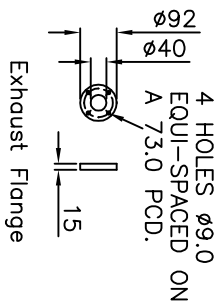

Weight 282kg

Interface details between SAF4 flywheel housing and flywheel with No 8 and No 10 clutch facings.

DOC No 7170-2-02