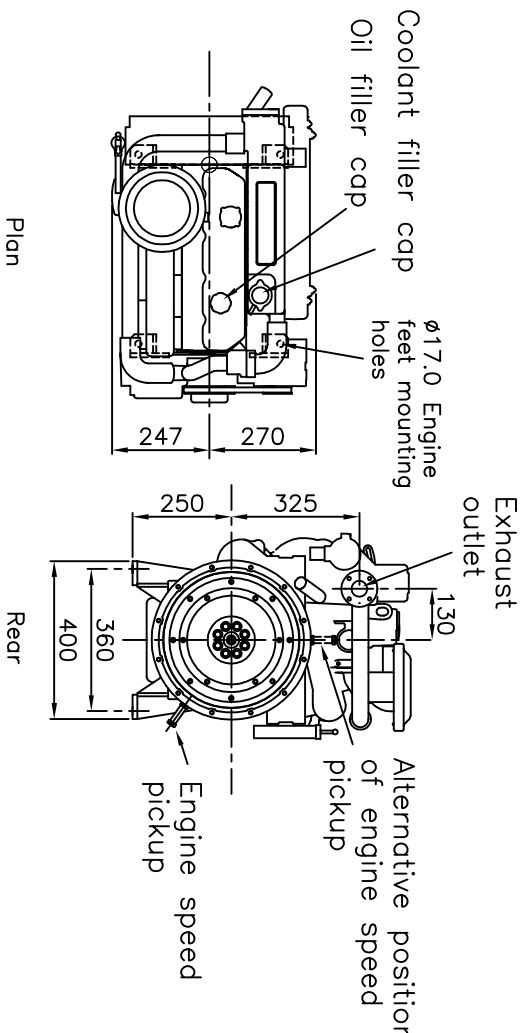

Weight 282kg

Interface details between SAF4 flywheel housing and flywheel with No 8 and No 10 clutch facings.

DOC No 7170-2-02