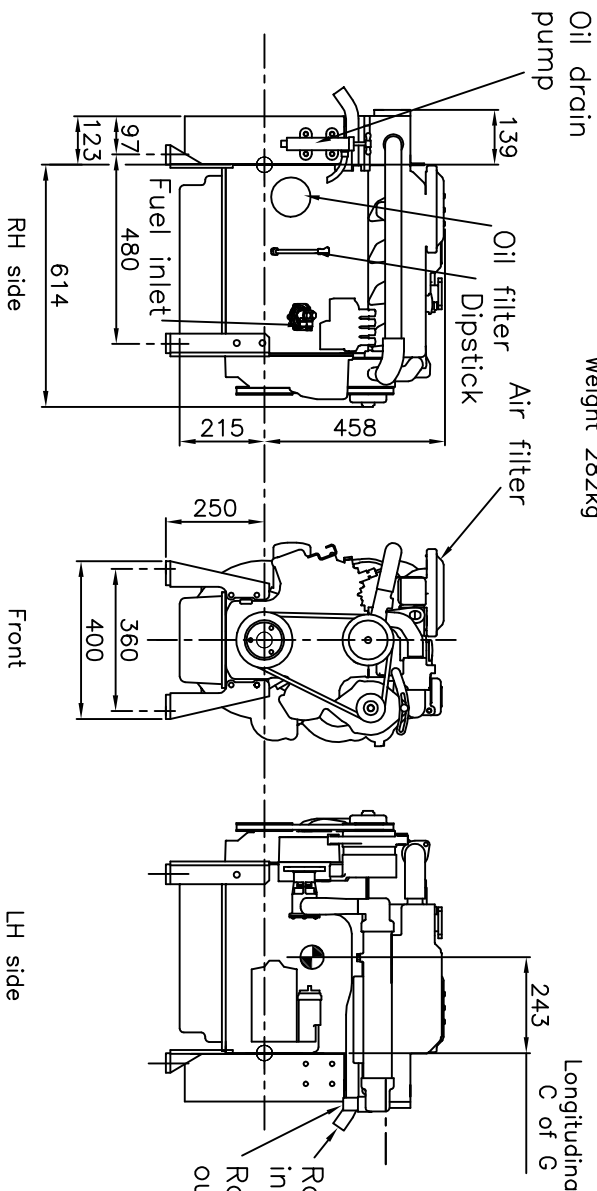

Weight 282kg

Interface details between SAF4 flywheel housing and flywheel with No 8 and No 10 clutch facings.

DOC No 7170-2-02