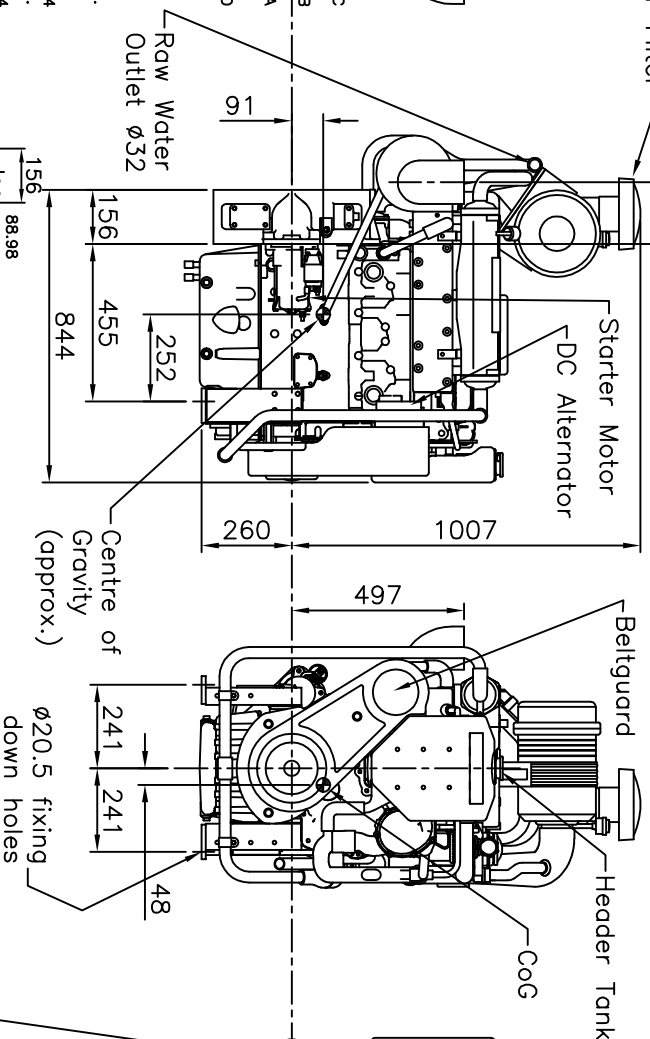

Perkins Sabre 4.4TWGM Marine Diesel Engine
 For genset and constant speed applications.

CATERPILLAR MARINE POWER UK LTD
 Wimborne, Dorset, England.
 Tel. +44(0)1202 893720
 Fax. +44(0)1202 851700
 E-mail: Wimborne_MPC_post@cat.com
www.Perkins-Sabre.com

Total dry weight = 469 kg

156	88.98	Ø219.037
	53.98	Ø219.139
	39.68	Ø314.325
		Ø314.401
		Ø352.425
		Ø352.552
		Ø409.575
		Ø409.702
		Ø451

Rev 3 - Center of Gravity Added - CSM - 04.07.11
 Rev 2 - Sump drain added - GM - 9.10.06