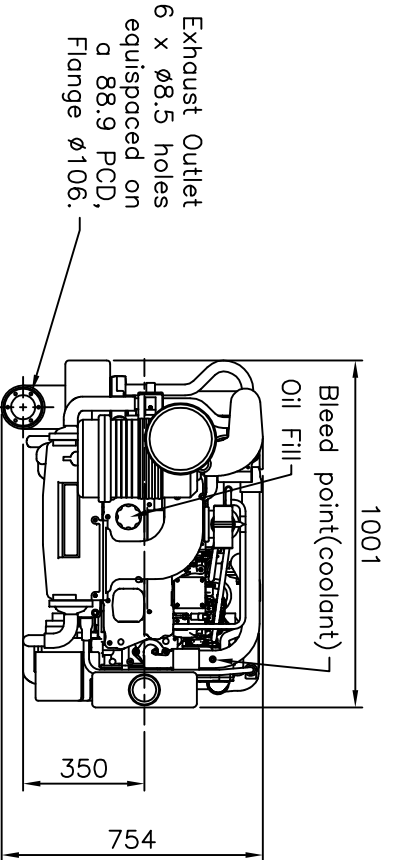

Total dry weight = 469 kg

156	88.98	Ø219.037
	53.98	Ø219.139
	39.68	Ø314.325
		Ø314.401
		Ø352.425
		Ø352.552
		Ø409.575
		Ø409.702
		Ø451

Rev 3 - Center of Gravity Added - CSM - 04.07.11
 Rev 2 - Sump drain added - GM - 9.10.06