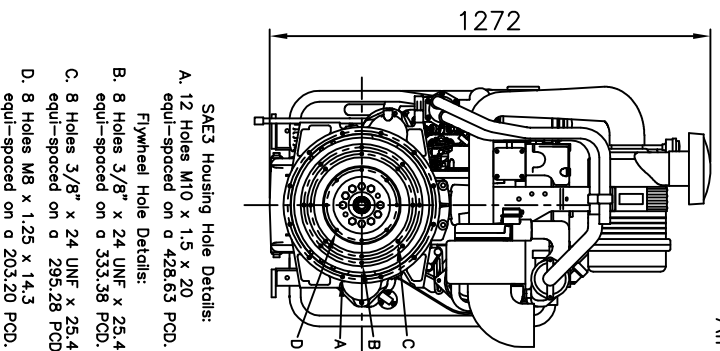

Total dry weight = 469 kg

156	88.98	Ø219.037
	53.98	Ø219.139
	39.68	Ø314.325
		Ø314.401
		Ø352.425
		Ø352.552
		Ø409.575
		Ø409.702
		Ø451

Rev 3 - Center of Gravity Added - CSM - 04.07.11
 Rev 2 - Sump drain added - GM - 9.10.06