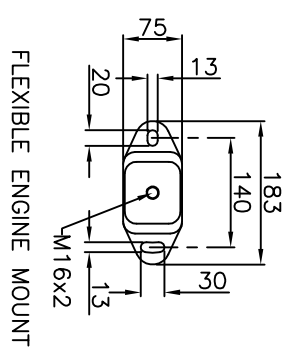

Perkins Sabre M92B Marine Diesel Engine
 shown with Borg Warner 72CR gearbox with reduction ratios
 up to and including 2.10:1 (550mm transverse mounting centres)

CATERPILLAR MARINE POWER UK LTD
 Wimborne, Dorset, England.
 Tel. +44(0)1202 893720
 Fax. +44(0)1202 851700
 E-mail. Wimborne_MPC_post@cat.com
 www.Perkins-Sabre.com