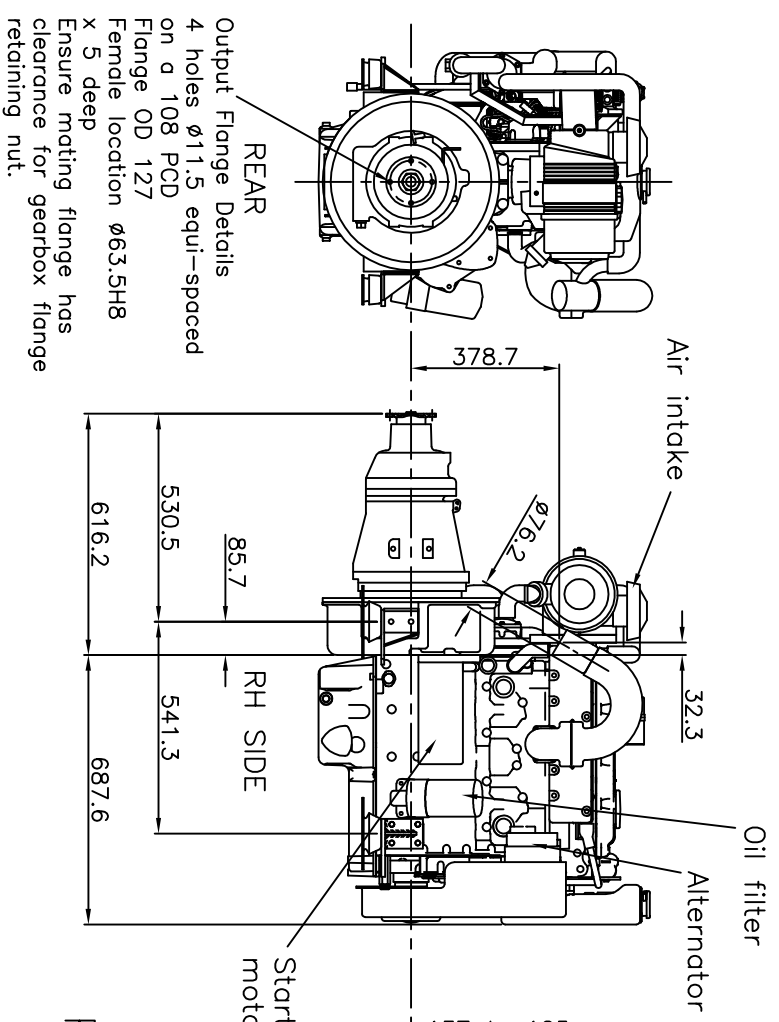

Perkins Sabre M92B Marine Diesel Engine
 shown with Borg Warner 72CR gearbox with reduction ratios
 up to and including 2.10:1 (550mm transverse mounting centres)

CATERPILLAR MARINE POWER UK LTD
 Wimborne, Dorset, England.
 Tel. +44(0)1202 893720
 Fax. +44(0)1202 851700
 E-mail. Wimborne_MPC_post@cat.com
 www.Perkins-Sabre.com

PROVISIONAL DRAWING

Doc No. 7354-1-04