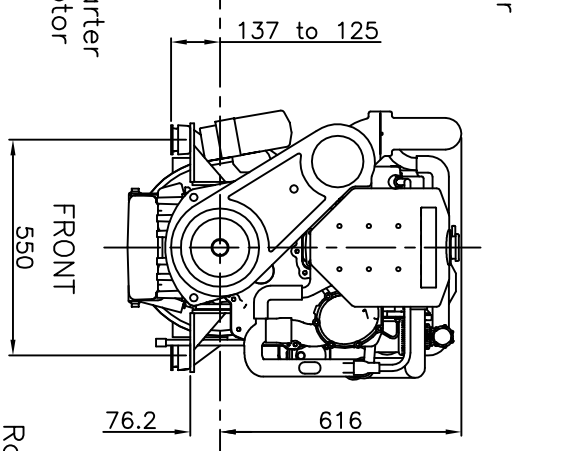

Perkins Sabre M92B Marine Diesel Engine
 shown with Borg Warner 72CR gearbox with reduction ratios
 up to and including 2.10:1 (550mm transverse mounting centres)

CATERPILLAR MARINE POWER UK LTD
 Wimborne, Dorset, England.
 Tel. +44(0)1202 893720
 Fax. +44(0)1202 851700
 E-mail. Wimborne_MPC_post@cat.com
 www.Perkins-Sabre.com