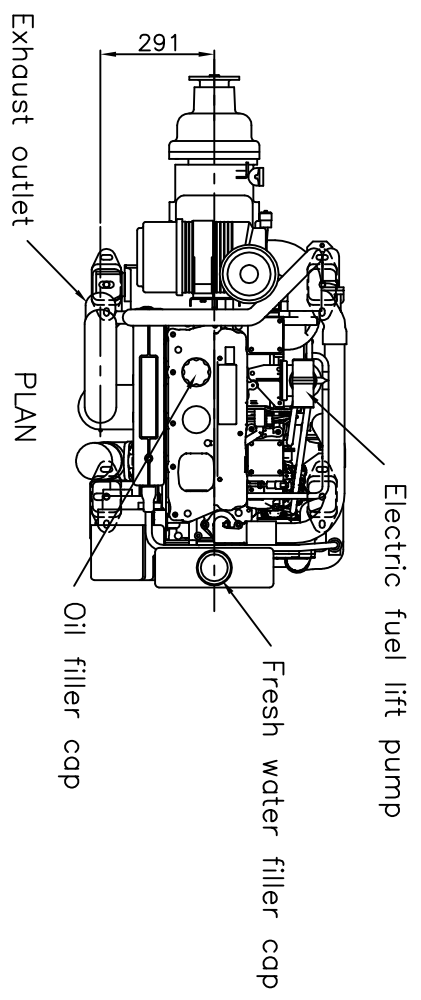

Perkins Sabre M92B Marine Diesel Engine
 shown with Borg Warner 72CR gearbox with reduction ratios
 up to and including 2.10:1 (550mm transverse mounting centres)

CATERPILLAR MARINE POWER UK LTD
 Wimborne, Dorset, England.
 Tel. +44(0)1202 893720
 Fax. +44(0)1202 851700
 E-mail. Wimborne_MPC_post@cat.com
 www.Perkins-Sabre.com