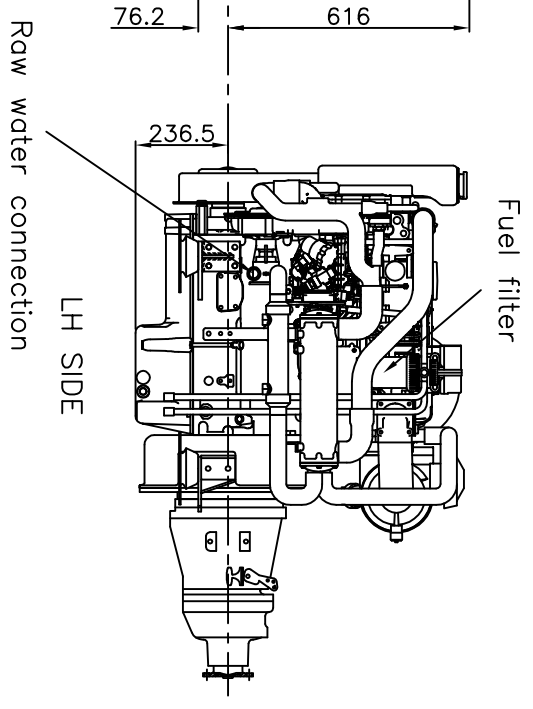

Perkins Sabre M92B Marine Diesel Engine
 shown with Borg Warner 72CR gearbox with reduction ratios
 up to and including 2.10:1 (550mm transverse mounting centres)

CATERPILLAR MARINE POWER UK LTD
 Wimborne, Dorset, England.
 Tel. +44(0)1202 893720
 Fax. +44(0)1202 851700
 E-mail. Wimborne_MPC_post@cat.com
 www.Perkins-Sabre.com