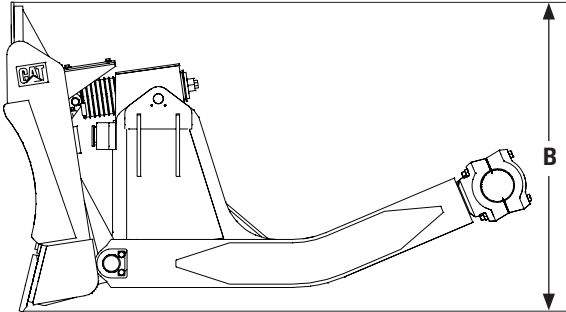

# Cat<sup>®</sup> Cushion Dozer Blades

D9 & D10 DOZERS

Cushion Dozer Blade has curved moldboard to match push blockes.

Contact your Cat<sup>®</sup> dealer for more information.

(A) Width		(B) Height		Weight	
mm	(in)	mm	(in)	kg	(lbs)
3,048	(120)	1,575	(62)	4,273	(9,420)
3,505	(138)	1,778	(70)	6,114	(13,480)