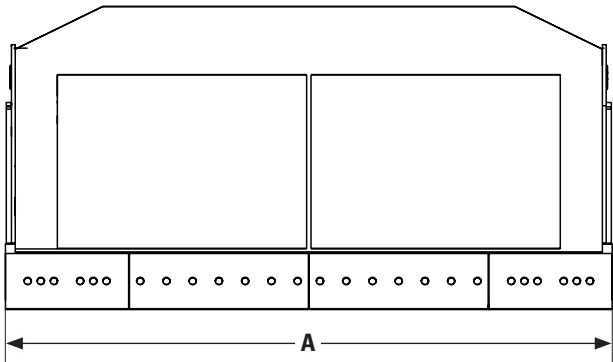

# Cat<sup>®</sup> Cushion Dozer Blades

D9 & D10 DOZERS

Cushion Dozer Blade has curved moldboard to match push blockes.

Contact your Cat<sup>®</sup> dealer for more information.

(A) Width		(B) Height		Weight	
mm	(in)	mm	(in)	kg	(lbs)
3,048	(120)	1,575	(62)	4,273	(9,420)
3,505	(138)	1,778	(70)	6,114	(13,480)