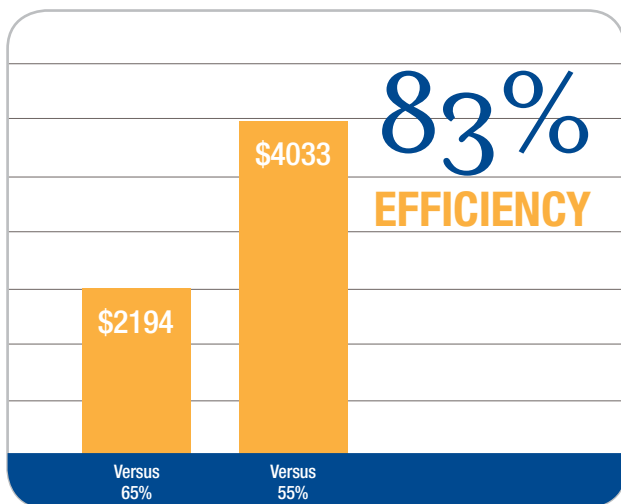

Over the years, a hardworking Concord furnace can save you hundreds of dollars on utility bills.