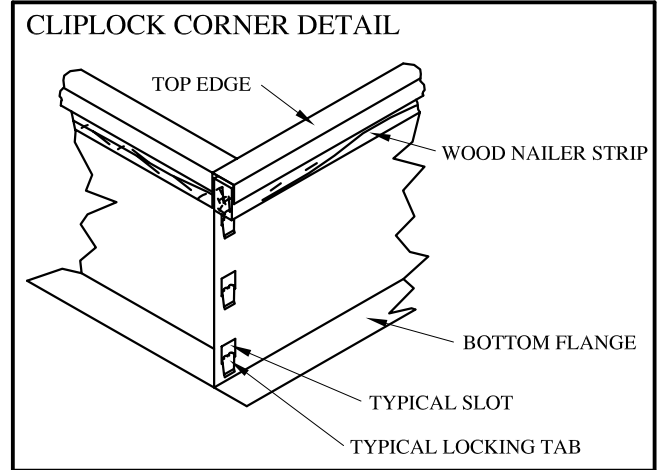

ALLIED AIR CLIP LOCK ROOF CURB TO SUIT CAT # 21J17,21J19,21J20,21J25

MATERIAL SPECIFICATION:-

-ROOF CURB:-0.045 GALV (SIDES + ENDS)

A	NEW PART #	CATALOG #
8"	AAE105-8	21J17
14"	AAE105-14	21J19
18"	AAE105-18	21J20
24"	AAE105-24	21J25

NOTE: SEE CLIPLOCK 1000 INSTALLATION INSTRUCTIONS FOR COMPLETE ASSEMBLY AND INSTALLATION PROCEDURES AND REQUIREMENTS.

AAE105
OCT.,13,2020