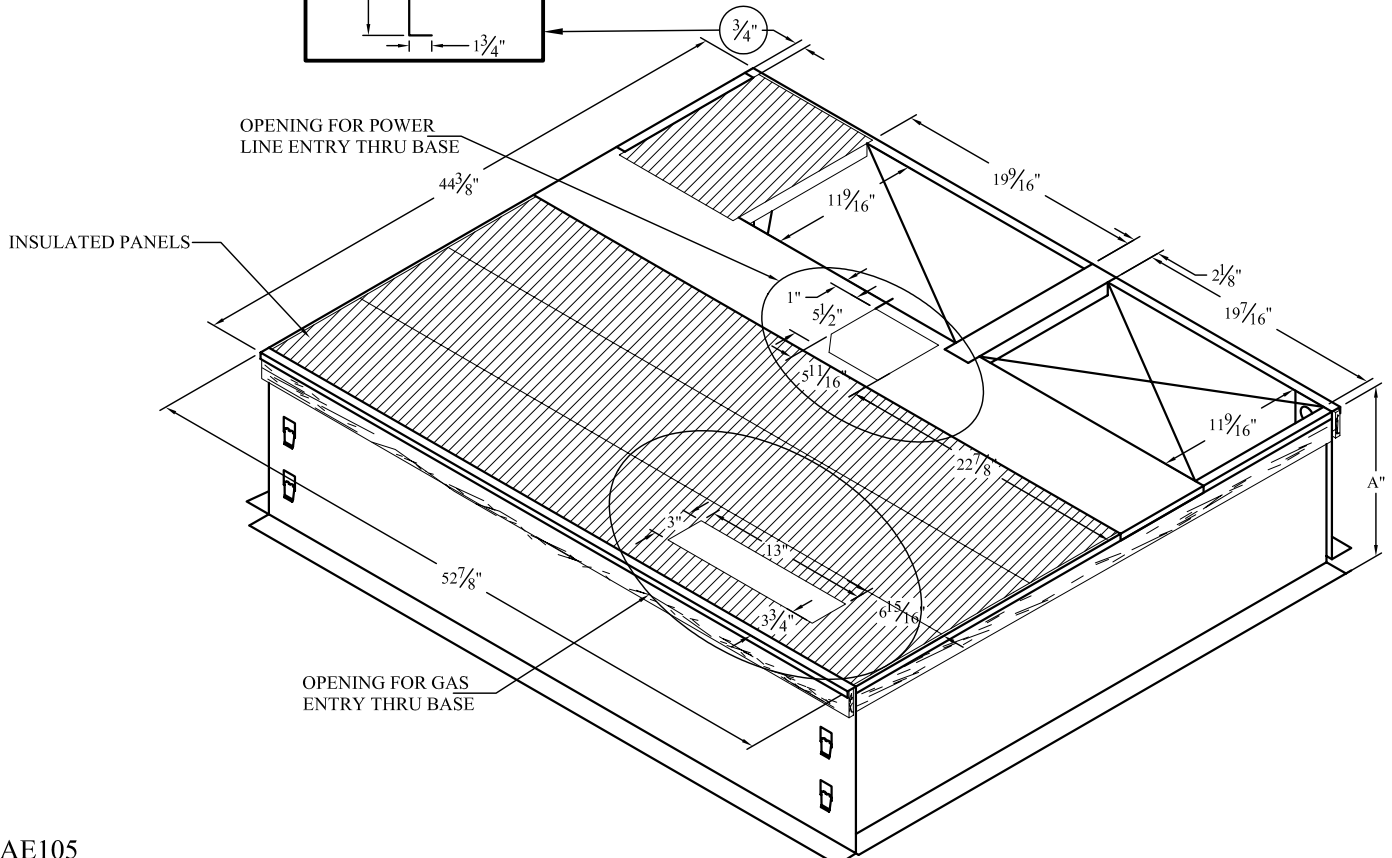

ALLIED AIR CLIP LOCK ROOF CURB TO SUIT CAT # 21J17,21J19,21J20,21J25

MATERIAL SPECIFICATION:-

-ROOF CURB:-0.045 GALV (SIDES + ENDS)

A	NEW PART #	CATALOG #
8"	AAE105-8	21J17
14"	AAE105-14	21J19
18"	AAE105-18	21J20
24"	AAE105-24	21J25

NOTE: SEE CLIPLOCK 1000 INSTALLATION INSTRUCTIONS FOR COMPLETE ASSEMBLY AND INSTALLATION PROCEDURES AND REQUIREMENTS.

AAE105
OCT.,13,2020