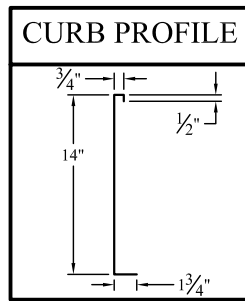

AAE105
OCT.,13,2020