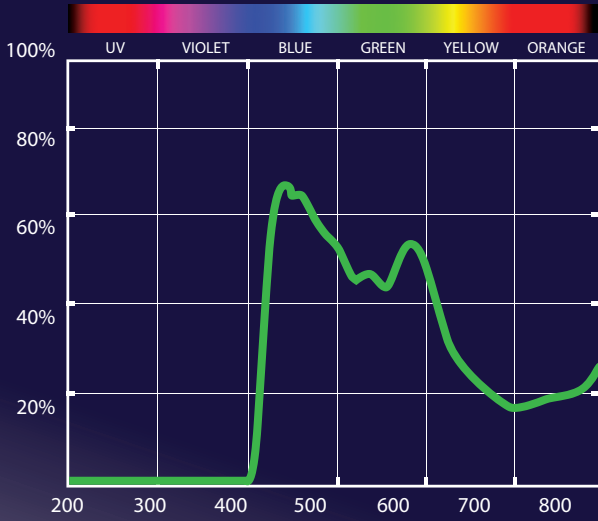

# RED SENSOR MIRROR LENS

SMITH OPTICS

VISIBLE LIGHT TRANSMISSION | VLT 60%  
FILTER CATEGORY | S1

LOW / MEDIUM

©Copyright 2012 Smith Sport Optics, Inc. all rights reserved