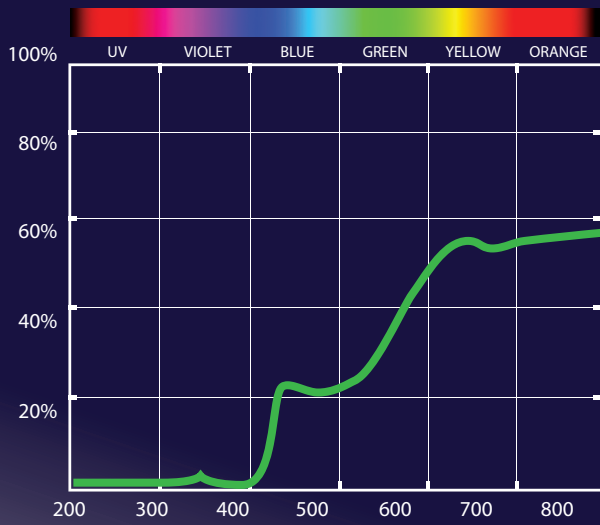

# RC36 LENS

SMITH OPTICS

VISIBLE LIGHT TRANSMISSION | VLT 36%  
FILTER CATEGORY | S2

ALL CONDITIONS

©Copyright 2012 Smith Sport Optics, Inc. all rights reserved