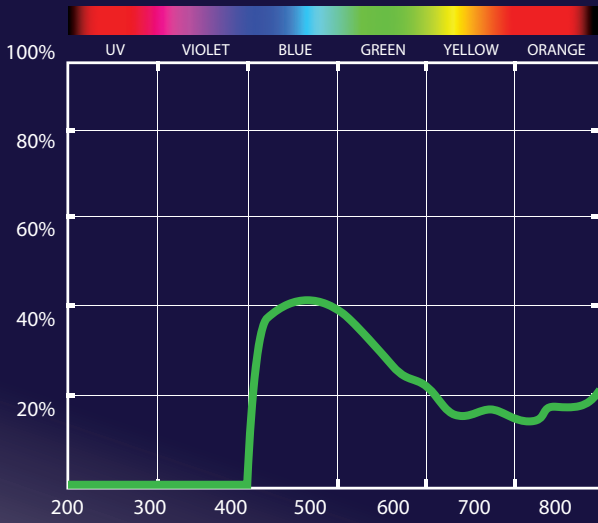

POLARIZED ROSE COPPER LENS

SMITH OPTICS

VISIBLE LIGHT TRANSMISSION | VLT 25%
FILTER CATEGORY | S3

MEDIUM / BRIGHT

©Copyright 2012 Smith Sport Optics, Inc. all rights reserved