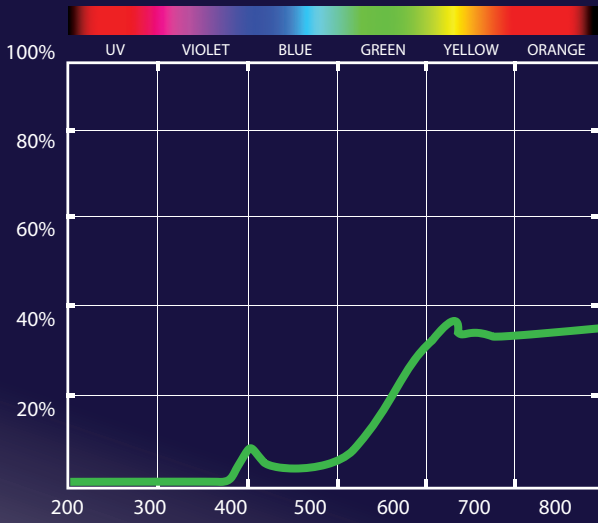

PLATINUM MIRROR LENS

SMITH OPTICS

VISIBLE LIGHT TRANSMISSION | VLT 25%
FILTER CATEGORY | S2

BRIGHT

©Copyright 2012 Smith Sport Optics, Inc. all rights reserved