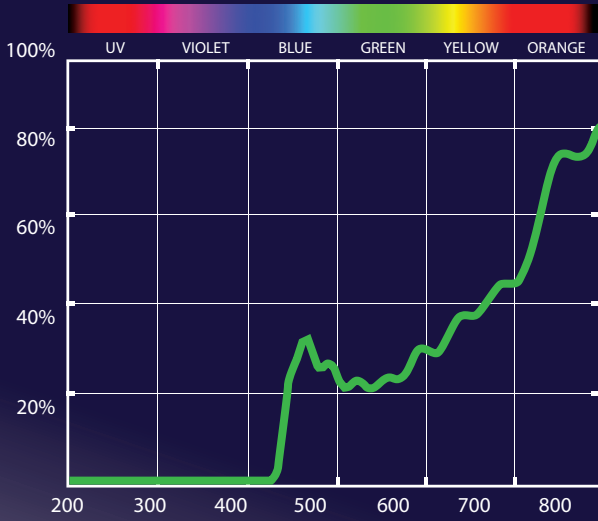

IGNITOR MIRROR LENS

SMITH OPTICS

VISIBLE LIGHT TRANSMISSION | VLT 35%
FILTER CATEGORY | S2

ALL CONDITIONS

©Copyright 2012 Smith Sport Optics, Inc. all rights reserved