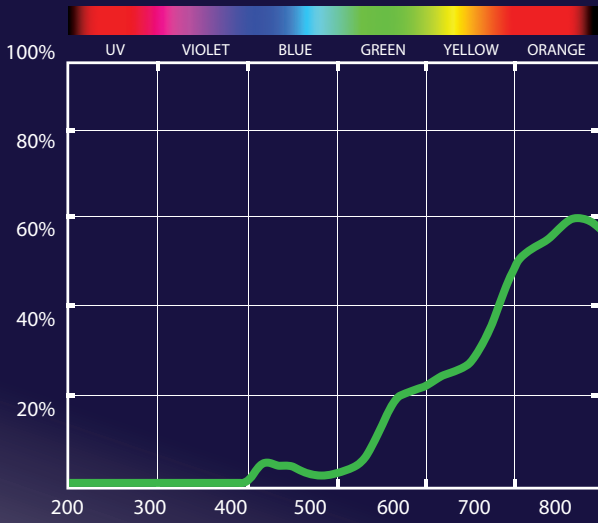

GREEN MIRROR SOL-X LENS

SMITH OPTICS

VISIBLE LIGHT TRANSMISSION | VLT 15%
FILTER CATEGORY | S3

BRIGHT

©Copyright 2012 Smith Sport Optics, Inc. all rights reserved