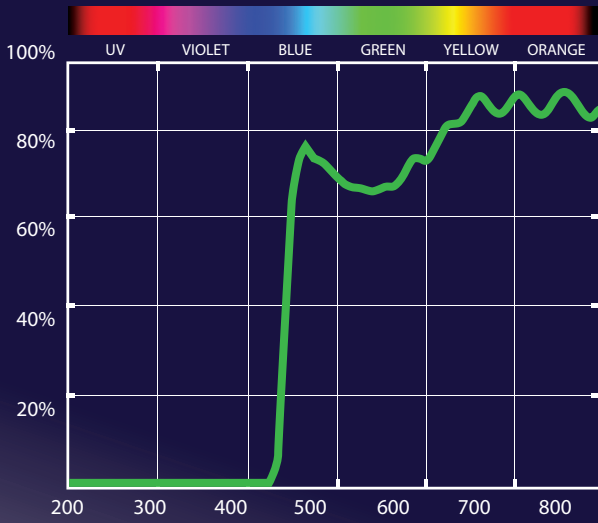

GOLD SENSOR MIRROR LENS

SMITH OPTICS

VISIBLE LIGHT TRANSMISSION | VLT 70%
FILTER CATEGORY | S1

LOW / MEDIUM

©Copyright 2012 Smith Sport Optics, Inc. all rights reserved