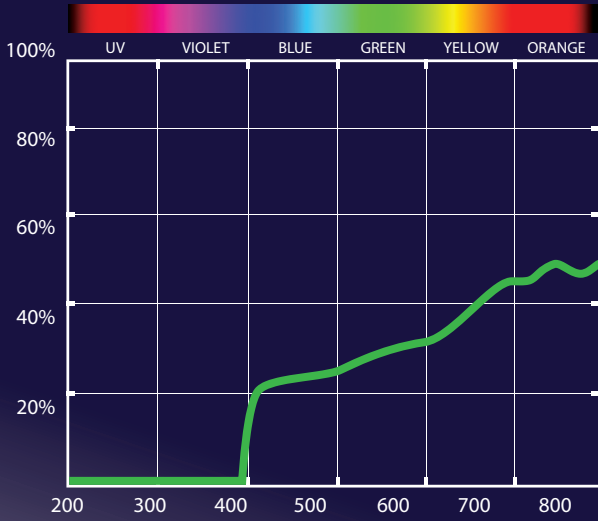

GOLD MIRROR SOL-X LENS

SMITH OPTICS

VISIBLE LIGHT TRANSMISSION | VLT 7%
FILTER CATEGORY | S4

BRIGHT

©Copyright 2012 Smith Sport Optics, Inc. all rights reserved