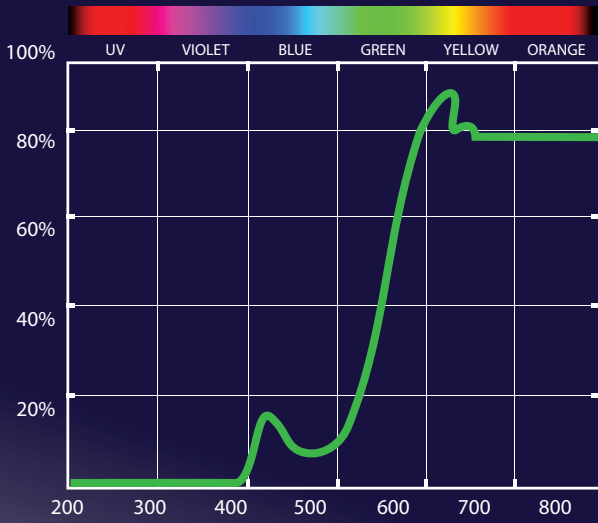

GOLD LITE LENS

SMITH OPTICS

VISIBLE LIGHT TRANSMISSION | VLT 55%
FILTER CATEGORY | S1

LOW / MEDIUM

©Copyright 2012 Smith Sport Optics, Inc. all rights reserved