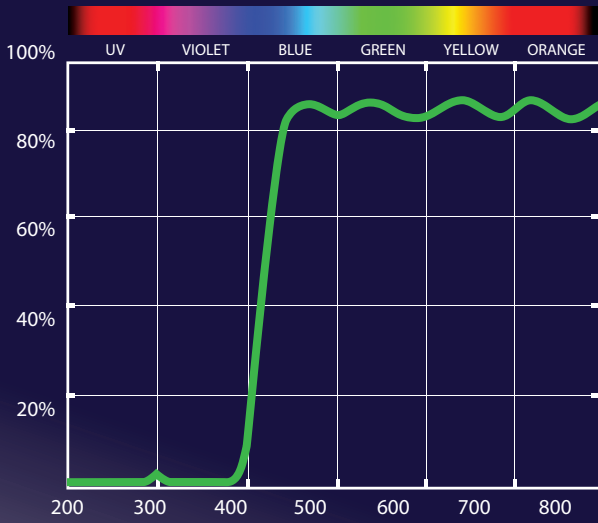

CLEAR LENS

SMITH OPTICS

VISIBLE LIGHT TRANSMISSION | VLT 68%
FILTER CATEGORY | S1

DARK

©Copyright 2012 Smith Sport Optics, Inc. all rights reserved