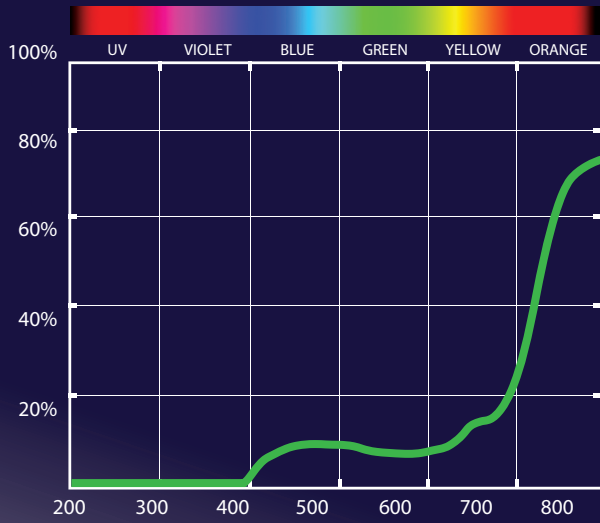

# BLACKOUT LENS

SMITH OPTICS

VISIBLE LIGHT TRANSMISSION | VLT 7%  
FILTER CATEGORY | S4

BRIGHT

©Copyright 2012 Smith Sport Optics, Inc. all rights reserved