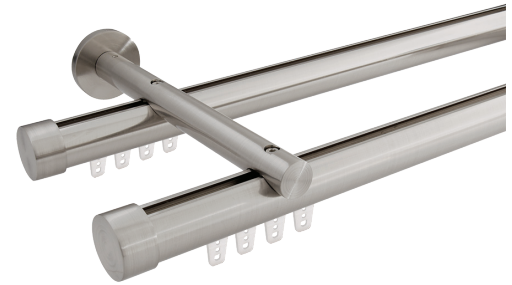

Rowley Company Launches AriA™ H-Rail Traversing Kits

Traverse solution added to AriA™ Metal Hardware collection.

Gastonia, NC – March 11, 2014 – Rowley Company expands its AriA™ Metal Hardware collection with H-Rail Traversing Kits.

The functionality of a traverse solution no longer has to be boring, the stylish new AriA H-Rail Decorative Traverse Kits are perfect for creating beautiful layers and movement in your windows.

AriA H-Rail Traversing Kits provide an array of traversing solutions including single, double and mixed rods with the option of wall- or ceiling-mount that accommodate pinch pleat and Ripplefold panels. The 1 1/8" diameter tracks are available in 6' and 8' lengths. The H-Rail brackets are designed to support the aluminum extruded track from above, allowing the carriers unfettered access to smoothly traverse across the entire bottom rail of the track.

"H-Rail is the most exciting advance in the AriA line since its inception three years ago," stated Cliff Birch, Senior Vice President of Research and Development. "A lot of hard work went into perfecting the design, and we are very proud of the result and look forward to sharing it with our customers."

A full line of coordinating accessories are available, including connectors, brackets and extenders. All H-Rail pieces come in AriA's five trend-right finishes, and the tracks can be paired with any of the nine finial designs, holdbacks and batons.