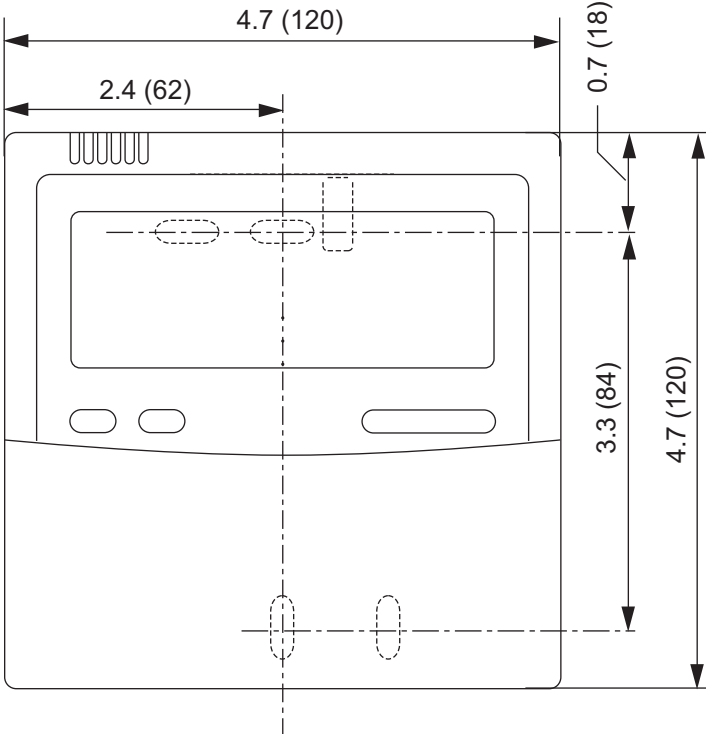

**DIMENSIONAL DRAWING  
WIRED REMOTE CONTROLLER (PROGRAMMABLE) - RBC-AMS41UL**

NOTE: Dimensions are in inches (mm).