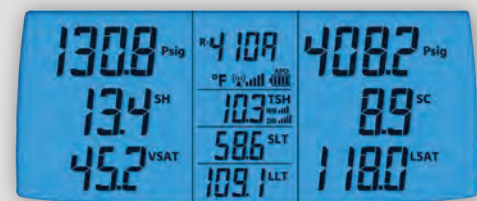

The newly designed SMAN460 and SMAN440 Digital Manifolds are more rugged than ever, and they display all the readings you need at once. View live superheat, target superheat, and subcooling with wireless measurements, to see how your charge is affecting the system in real-time.

Don't let close be good enough, dial in your systems with live wireless measurements.

- Measures:
 - 2 Pressures
 - 2 Temperatures
 - Vacuum in Microns (SMAN460)
- Calculates:
 - Superheat
 - Subcooling
 - Target Superheat
 - Vapor Saturation
 - Liquid Saturation
- 3/8" Vacuum Port for Faster Evacuations
- Communicates Wirelessly with Fieldpiece Wireless Instruments
- Expanded Temperature Tolerance to go from Freezers to Rooftops
- Large Screen with All Measurements in Clear Sight
- 45 Built in Refrigerants
- Easy Future Refrigerant Updates via Mini USB Cable (cable not included)

Mini USB Port to Quickly Update Refrigerants

4th 3/8" Vacuum Port and Bore for Faster Evacuations

Padded Case to Easily Hang Manifold with Hoses Attached

Wireless SMAN460 Includes:
4-Port Digital Manifold
Built in Micron Gauge
Pipe Clamps
Padded Case

Wireless SMAN440 Includes:
4-Port Digital Manifold
Pipe Clamps
Padded Case

All Measurements on One Screen