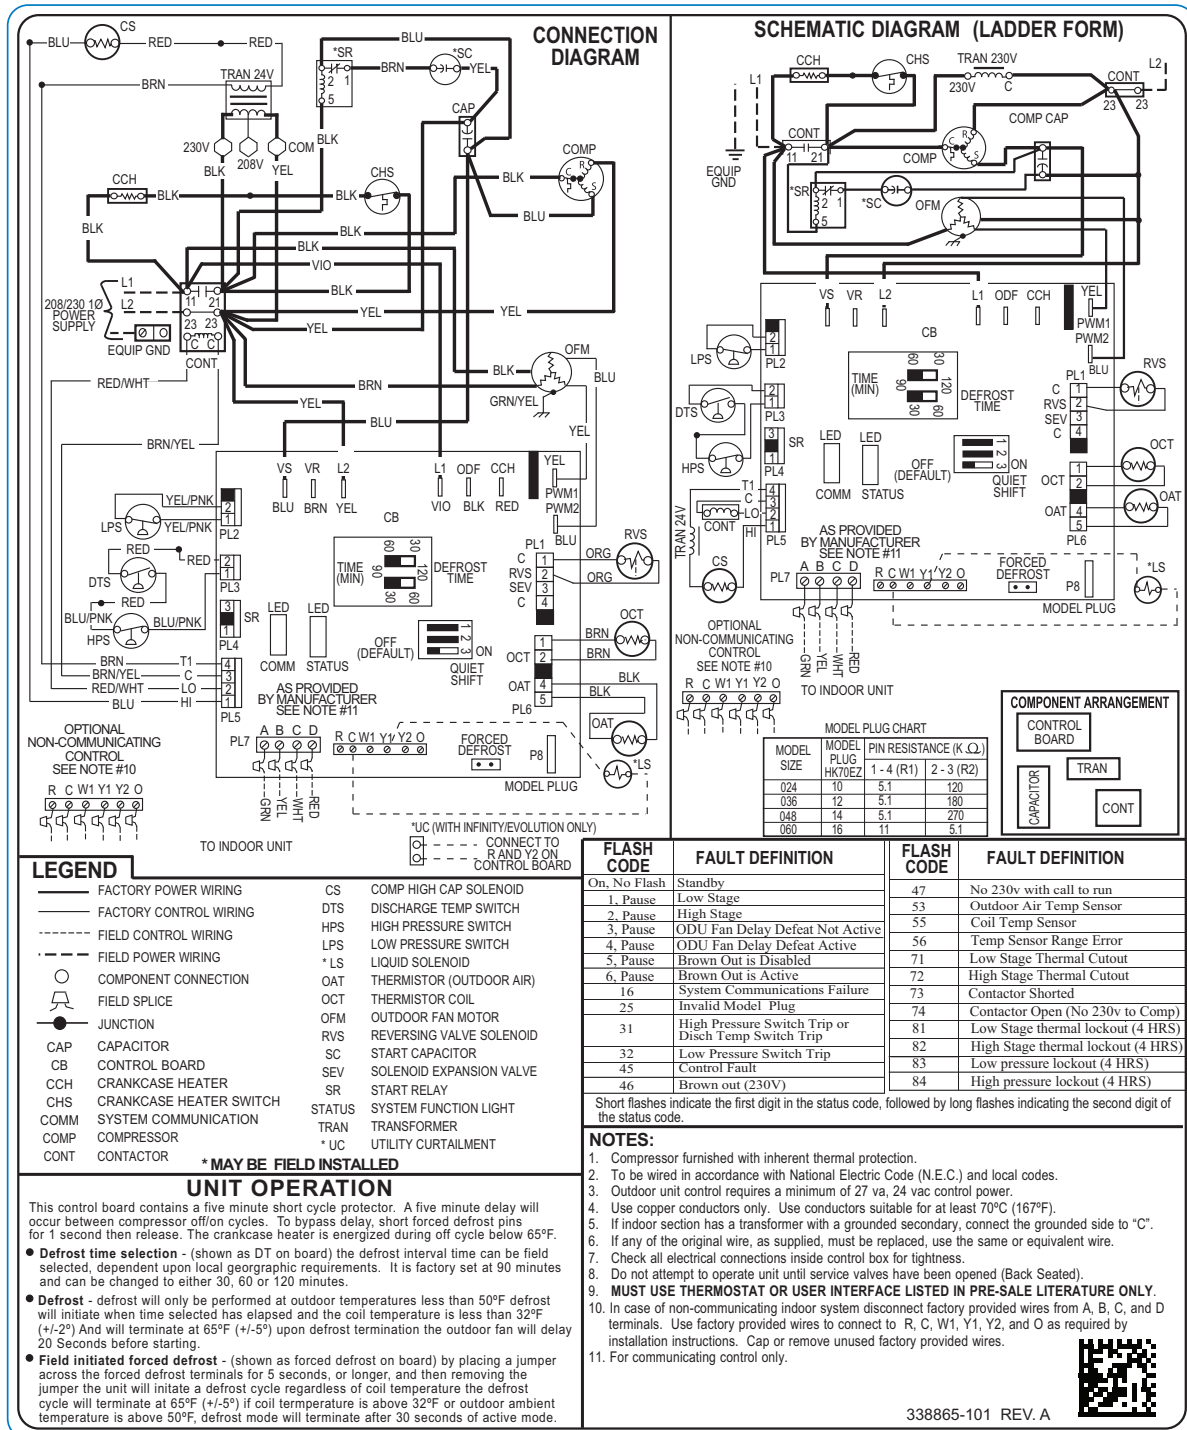

25HNB9 Infinity® 19 2-Stage Heat Pump with Puron® Refrigerant 2 to 5 Nominal Tons

Wiring Diagram

Fig. 1 – Wiring Diagram — Model sizes 2 - 5 tons, 208/230-1

338865-101 REV. A