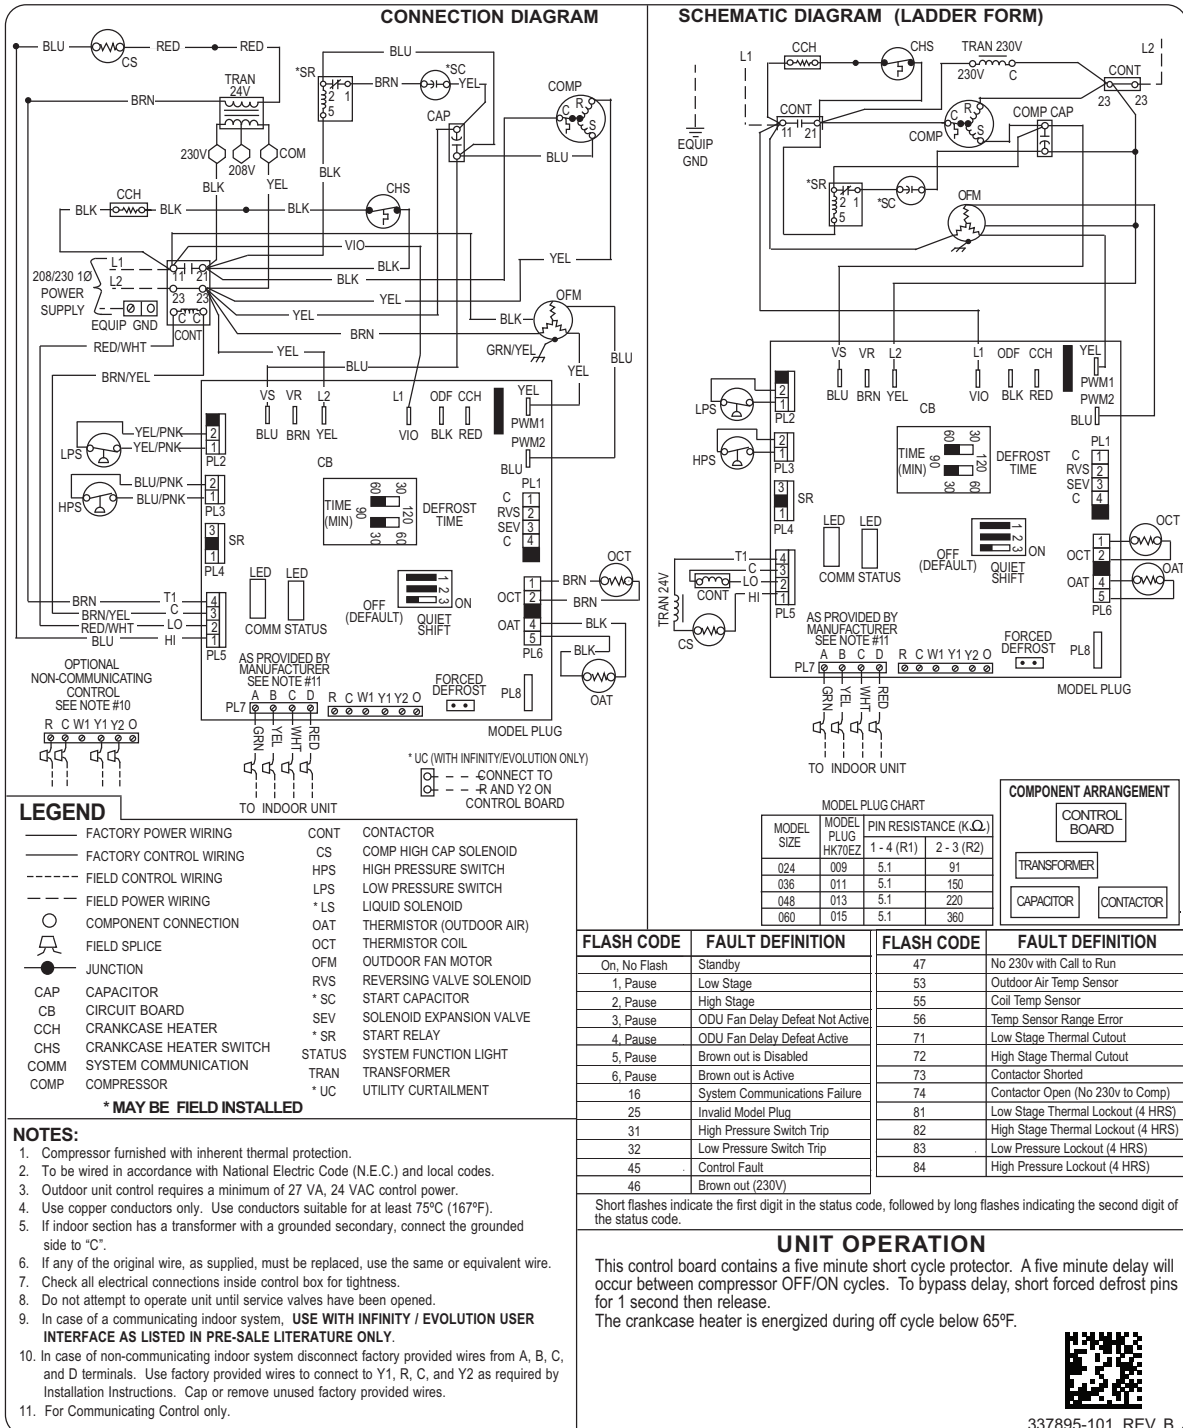

24ANB1 Infinity™ 21 2-Stage Air Conditioner with Puron® Refrigerant 2 to 5 Nominal Tons

Wiring Diagram

Fig. 1 – Wiring Diagram — Model sizes 2 - 5 tons, 208/230-1