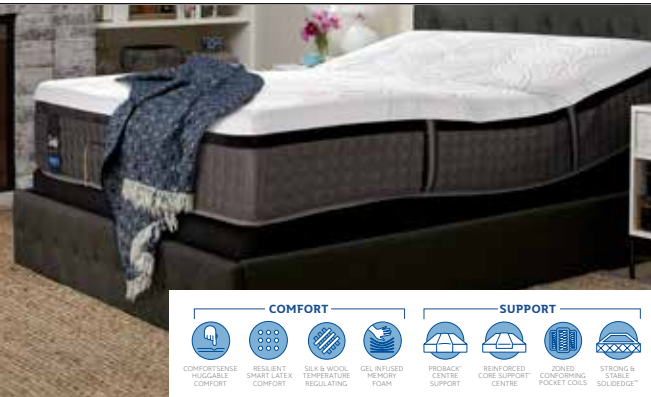

QUEEN MATTRESS

\$1249

Twin Mattress \$1149
Double Mattress \$1199
King Mattress \$1549
Box Springs Extra

Your Bed

You spend around 8 hours a night asleep, which equals about one third of your life. As such, you should LOVE your bed!

Unwind + Relax

Your body needs time to wind down. Create a bedroom routine that relaxes you. Experts recommend reading a book, listening to soothing music or soaking in a hot bath.

SMOOTHTOP

960 Zoned Pocket Coil System, SolidEdge™ Support, PROBACK with Gel Memory Foam