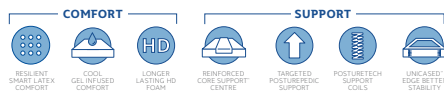

REFLECTION ADJUSTABLE QUEEN POWER BASE

Power Base is sized to fit any standard bed frame with a simple, easy to understand backlit. Buttons light up when pressed for easy operation, even in the dark. Optional legs available for use without a bedframe.

$899

QUEEN MATTRESS

$649

Twin Mattress $549
Double Mattress $599
King Mattress $949

CLASSIC EURO PILLOWTOP

700 PostureTech Coil System, UniCased™ Edge Support, CoreSupport™ Quilt

Box Springs Extra