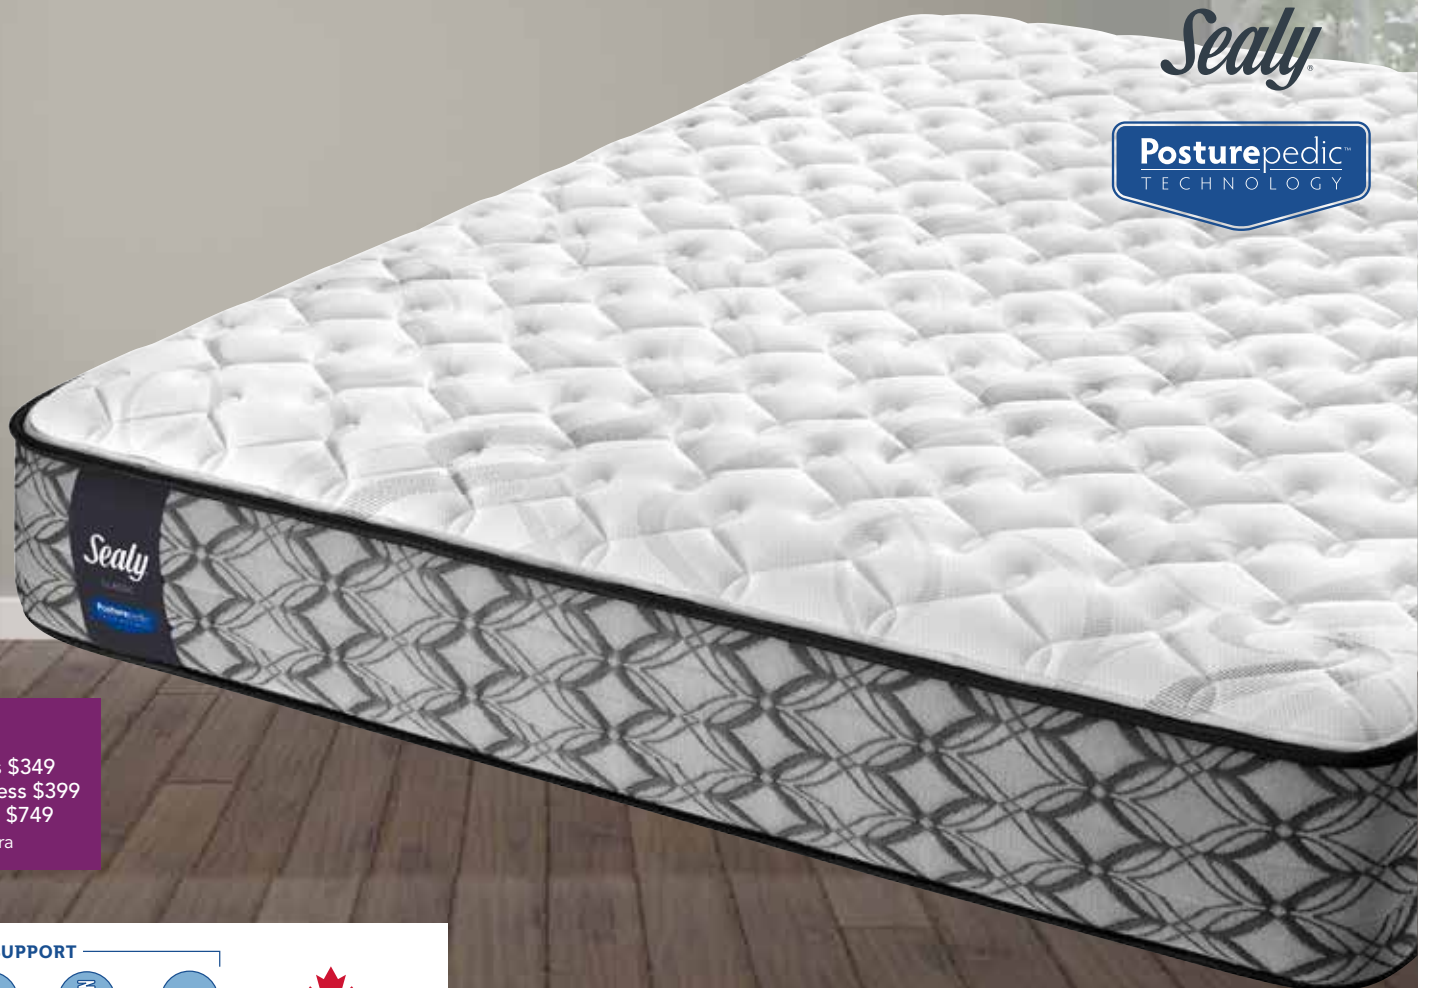

The **BED** **SHOPPE**

"WE SPECIALIZE IN YOUR
GOOD NIGHT'S SLEEP"

Fabulous

FREE FEBRUARY SALE

CLASSIC TIGHT TOP

700 PostureTech Coil
System, UniCased™ Edge
Support, CoreSupport™
Quilt

QUEEN MATTRESS

\$449

Twin Mattress \$349
Double Mattress \$399
King Mattress \$749
Box Springs Extra

COMFORT

COOL
GEL INFUSED
COMFORT

LONGER
LASTING HD
FOAM

SUPPORT

REINFORCED
CORE SUPPORT
CENTRE

TARGETED
POSTUREPEDIC
SUPPORT

POSTURETECH
SUPPORT
COILS

UNICASED™
EDGE BETTER
STABILITY

NO INTEREST NO PAYMENTS FOR 12 MONTHS

ON A WIDE SELECTION OF
MATTRESSES** (OAC)

CLASSIC EUROTOP

700 PostureTech Coil System, UniCased™ Edge Support, CoreSupport™ Quilt

QUEEN MATTRESS

Power Base is sized to fit any standard bed frame with a simple, easy to understand backlit. Buttons light up when pressed for easy operation, even in the dark. Optional legs available for use without a bedframe.