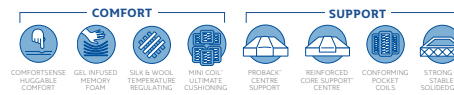

PROBACK LUX EUROTOP

1980 Pocket Coil System, SolidEdge™ Support, PROBACK with Gel Memory Foam