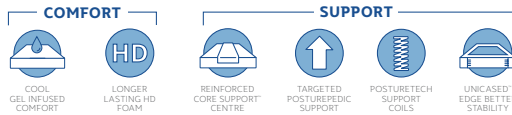

CLASSIC EUROTOP

700 PostureTech Coil System, UniCased™ Edge Support, CoreSupport™ Quilt

QUEEN MATTRESS

$549

Twin Mattress $449
Double Mattress $499
King Mattress $849
Box Springs Extra