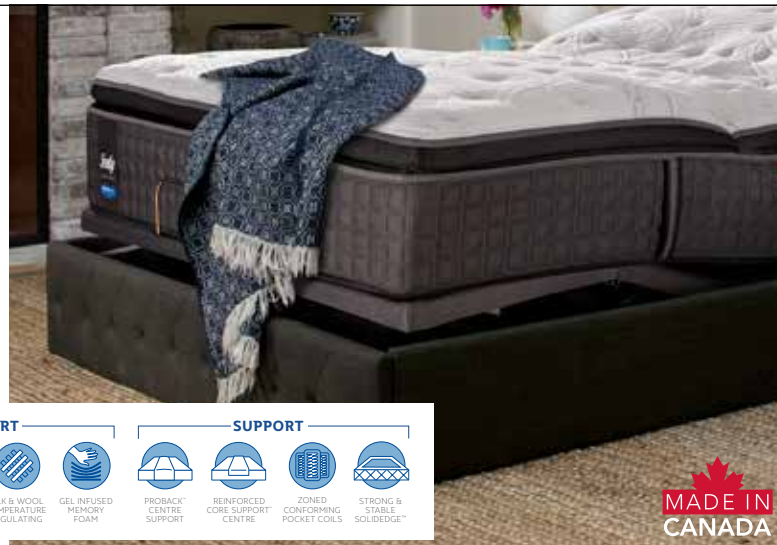

QUEEN MATTRESS

$1249

Twin Mattress $1149
Double Mattress $1199
King Mattress $1549
Box Springs Extra

Your Bed

You spend around 8 hours a night asleep, which equals about one third of your life. As such, you should LOVE your bed!

Unwind + Relax

Your body needs time to wind down. Create a bedroom routine that relaxes you. Experts recommend reading a book, listening to soothing music or soaking in a hot bath.