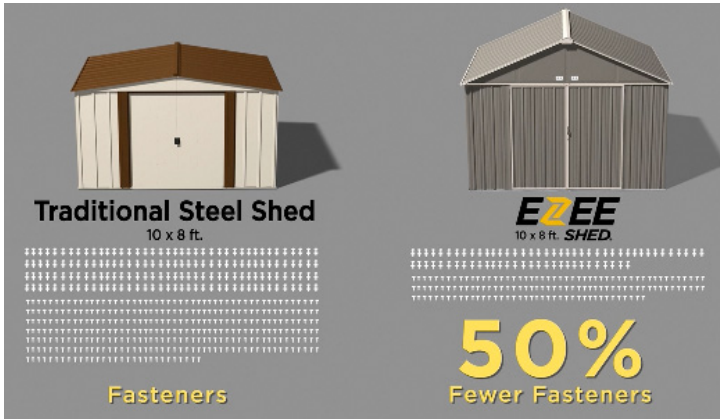

Attractive, Updated Color Pallet for Beautiful Storage

Aesthetics are important, and most customers look for an outdoor storage shed that will give their backyard an upgrade – adding to the allure of your garden and patio. Reliable storage it great to have, but why should it be an eyesore? With the EZEE Shed® we've not only introduced a new assembly system, we've also introduced an attractive and updated new color pallet.

Roof Assembly Made Simple

The EZEE Shed®'s unique ridge design makes roof assembly easy and cuts down on assembly time. Simply pre-build the roof on the ground and attach the roof to the side panels by fastening them securely into place.

Spacious Interior, Extra Storage Space

The EZEE Shed® features a higher roof design on the 8 x 7 ft. unit and an all-new extra high roof on the 10 x 8 ft. for more headroom and storage space. Both the 8 x 7 ft. and the 10 x 8 ft. offer 72 in. wall heights.

EZEE SHED® AND THE SNAP-IT™ QUICK ASSEMBLY SYSTEM

One of the features that makes the EZEE Shed® truly stand out is its revolutionary quick assembly system.

One of the biggest complaints we hear from customers about steel sheds is the amount of time it often takes to assemble these storage units. While reliable, these units can have a complicated assembly process with a lot of nuts, bolts and screws.