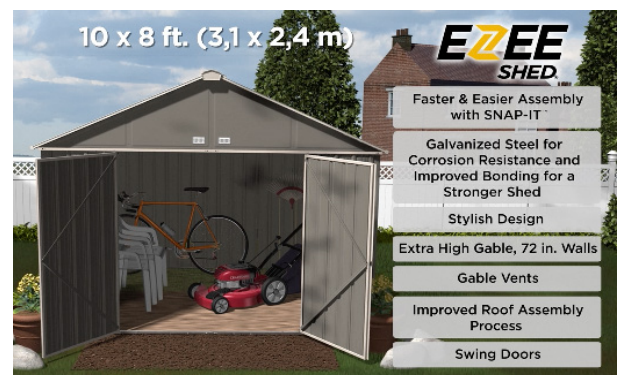

HOW ELSE DOES IT COMPARE TO STANDARD STEEL SHEDS ON THE MARKET TODAY?

1 It Looks Better

- o No exposed panel ends and everything is framed
- o The EZEE Shed® features an attractive door designed to match the shed

2 Assembly Is Easier

- o We've reduced screw heads across walls, roof and doors.
- o No more difficult nut/bolt connections!

3 Stronger Features for a More Durable Shed

- o Heavy Duty framed out design
- o 3 door hinges for increased durability

If you're looking for an affordable shed that is built strong, features an improved assembly system, and is an overall stronger and more reliable shed, consider the EZEE Shed®.

EZEE SHED®

Purchase Your
EZEE SHED®
Today! [SHOP NOW](#)