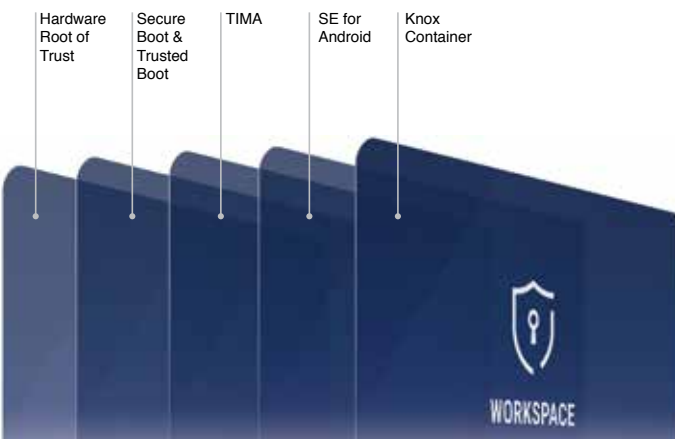

Mission-capable and ready for action.

Take on the most demanding missions. Built to support the requirements of our tactical and classified customers, the Galaxy S9 Tactical Edition integrates enterprise-grade hardware with a tailored suite of software to interoperate seamlessly with tactical radio systems and applications.

Deploy it faster and manage with ease. With the flexibility to be managed in hosted or on-premise environments, the Galaxy S9 Tactical Edition can be rapidly configured and deployed into the hands of the operator. As operational requirements evolve, the Galaxy S9 Tactical Edition scales quickly to ensure agility in the face of new threats and technologies.

Get the full operational picture.

Connect seamlessly with your tactical systems. The Galaxy S9 Tactical Edition interoperates with existing tactical radios and applications including ATAK, KILSWITCH, NGP and more. With support for voice, video and data communications, you have access to secure VoIP, VPN connectivity, web-based email, and wired data connectivity.

Secure your next objective. To maintain security as networks and operating systems evolve, Samsung provides six-month security updates for the Galaxy S9 Tactical Edition throughout its two-year lifecycle.

Battle-tested and proven effective. The Galaxy S9 is IP68 certified to withstand dust, dirt, sand and submersion up to a depth of 1.5M for up to 30 minutes. Designed to work with ruggedized case solutions from our trusted partners, the Galaxy S9 Tactical Edition stands up to the harsh conditions common in tactical environments.

Juggernaut.Case™
smartphones on the battlefield

carahsoft

BLACK DIAMOND
ADVANCED TECHNOLOGY

KÄGWERKS
NEVER A FAIR FIGHT

Meet the highest standards.