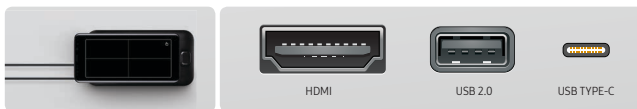

DeX Pad

- Plug your DeX pad¹ into your hotel TV or monitor, and turn your S9 | S9+, S8 | S8+ | S8 Active or Note8 into a touchpad and keyboard that let you easily navigate your DeX desktop
- HDMI Out
- USB 2.0 (2)
- USB Type-C Power In