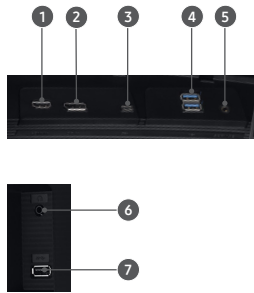

Connectivity

1. HDMI In
2. DisplayPort In
3. USB-C
4. USB Hub, x2
5. Service
6. Headphone
7. USB x1

Learn More

samsung.com/business insights.samsung.com samsung.com/b2bmonitors

Product Support

1-866-SAM4BIZ

Follow Us

youtube.com/samsungbizusa [@SamsungBizUSA](https://twitter.com/SamsungBizUSA)

SAMSUNG