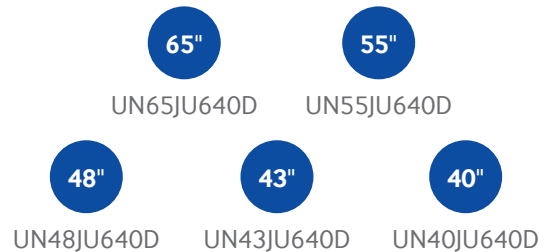

SIZES

Enjoy 4K UHD resolution with 4x the detail of full HD at a great value. Watch and play your way with the advanced Samsung Smart TV platform that lets you quickly and easily access your favorite content.

KEY FEATURES

PICTURE QUALITY

- 4K UHD (3840 x 2160 Resolution)
- Contrast Enhancer
- UHD Upscaling
- UHD Dimming
- PurColor
- Ultra Clear Panel
- Motion Rate 120

SMART

- Quad-Core Processor
- Smart TV
- Smart Apps
- Full Web Browser

SMART CONNECTIVITY

- Screen Mirroring
- ConnectShare™ Movie

CONNECTIONS

- 3 HDMI® Connections²
- 2 USB Connections
- 802.11n Wi-Fi Built In
- 1 Component In
- 1 Composite In (Shared with AV Component Input)

AUDIO

- Dolby® Digital Plus
- DTS® Premium Sound 5.1™
- DTS® Studio Sound

INCLUDES

- Standard Remote Control

¹ HDMI – CEC (Consumer Electronics Control) facilitates convenient control functions with compatible devices

² Complies with the Consumer Electronics Association 4K Ultra High-Definition specification requirements for RGB color resolution.

SAMSUNG

SEE BACK FOR DETAILS