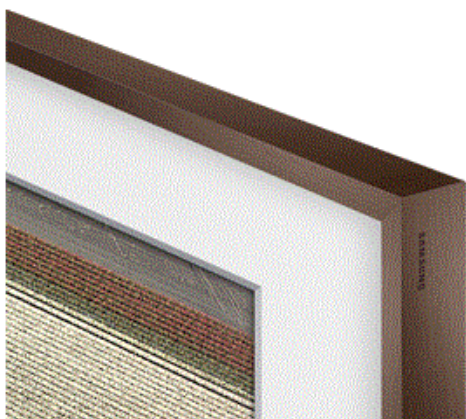

PRODUCT HIGHLIGHTS

- Customizable Frame 55" & 65"
- Bezel Options in Walnut/Dark Wood, Beige/Light Wood, White Metal
- Compatible with 55LS003 & 65LS003

Transform and style your bezel for The Frame with a custom and elegant finish with choice of dark wood, light wood or white metal.

KEY FEATURES

CUSTOM AND ELEGANT FINISH

Customize your Frame's bezel with a dark wood, light wood or white metal finish¹

EASE OF INSTALLATION

Magnetic bezel securely snaps and installs over existing charcoal black bezel

WEIGHT (LBS)

- 2.65

CUSTOM FRAME	WALNUT/DARK WOOD	BEIGE/LIGHT WOOD	WHITE METAL
65"	VG-SCFM65DW	VG-SCFM65LW	VG-SCFM65WM
UPC Code	887276225883	887276225890	887276225906

65" WEIGHTS AND MEASURES

DIMENSIONS (INCHES L X H X D)

- TOP AND BOTTOM: 57.4 x 1.7 x 0.6
- LEFT AND RIGHT: 32.9 x 1.7 x 0.6

WEIGHT (LBS)

- 3.09

¹TV is not included

WALNUT/DARK WOOD

BEIGE/LIGHT WOOD

WHITE METAL